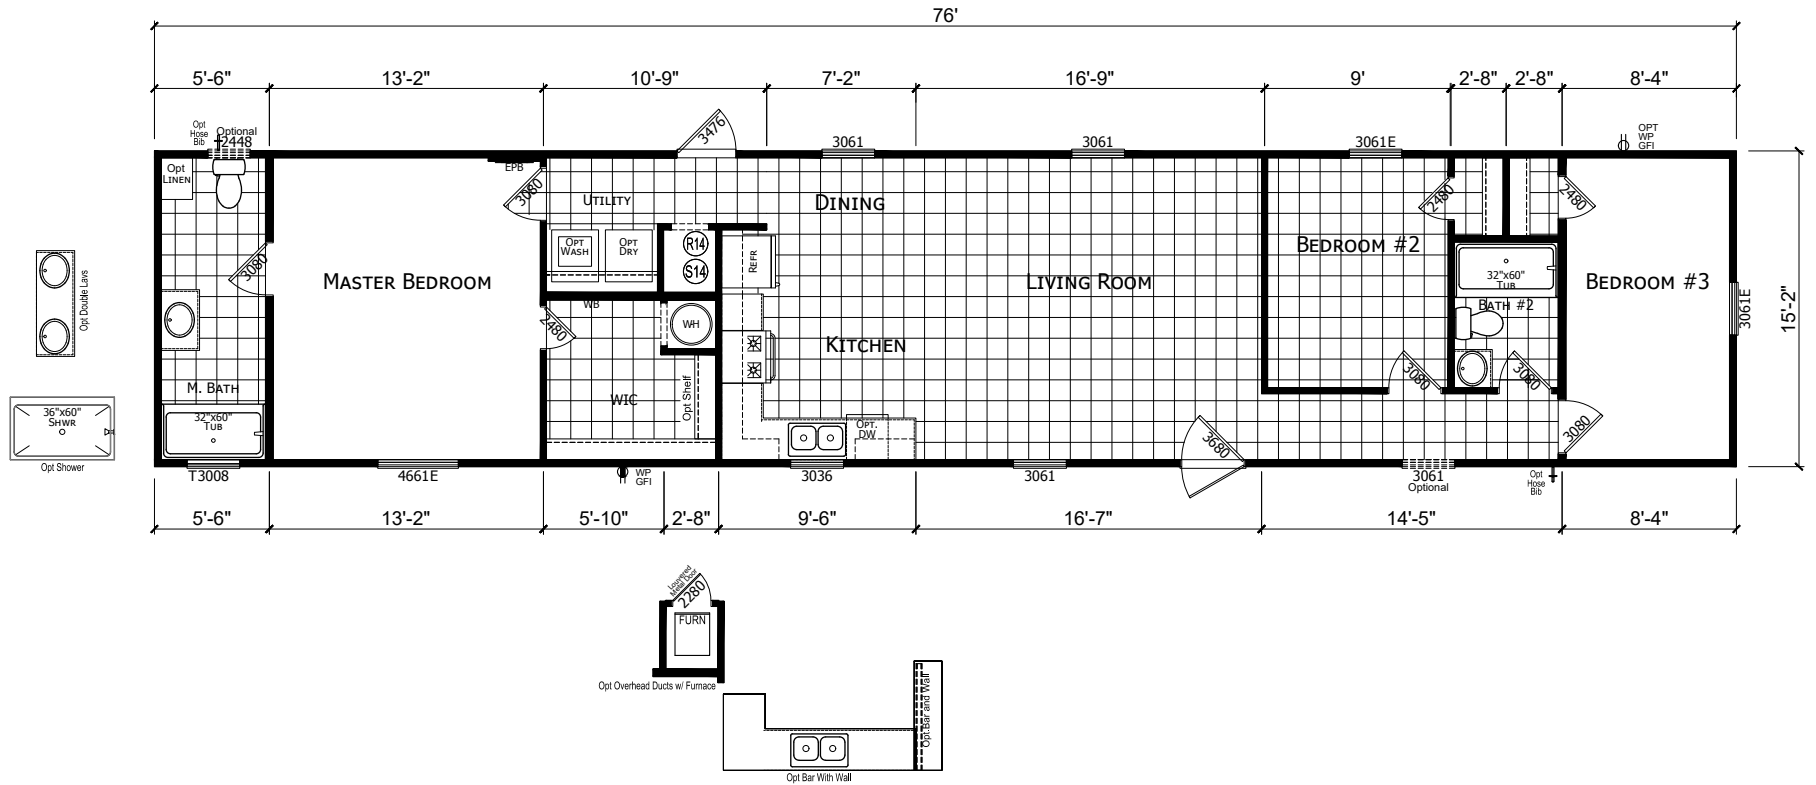

# Leighton

Redman Trinity Series

1152 SQ. FT. (Approximate) 3 Bedrooms, 2 Baths

Last Updated: 2-24-25

**FACTORY EXPO HOME CENTERS**  
1230 SW 10th St.  
Ocala, FL 34471

**FloridaFactoryDirect.com | 1-800-748-2654**