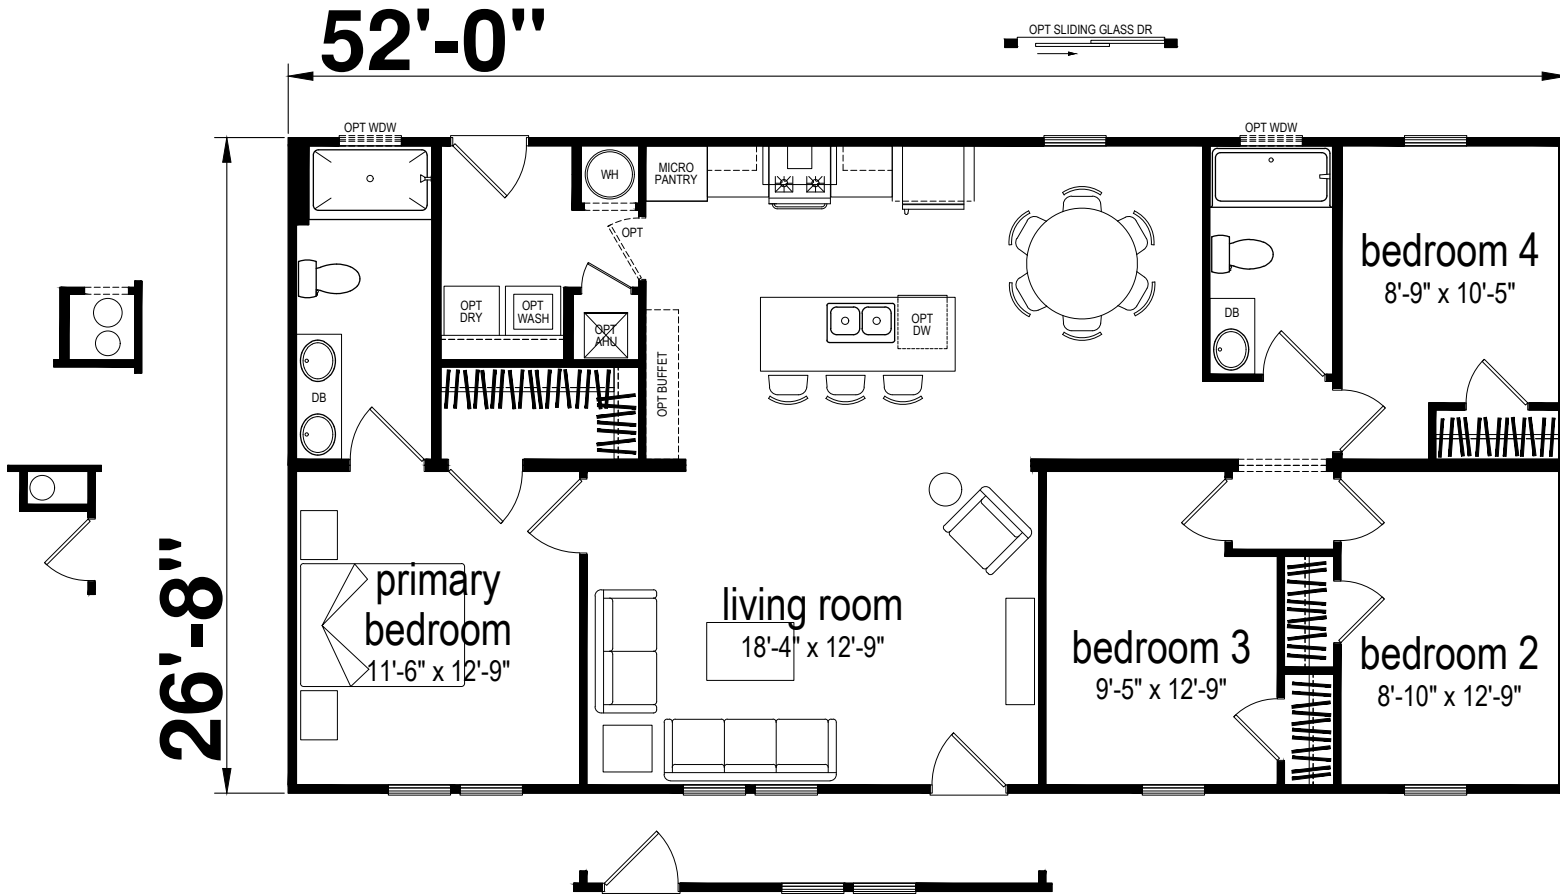

Lecanto

Champion Series

1387 SQ. FT. (Approximate) 4 Bedrooms, 2 Baths

Last Updated: 3-18-25

FACTORY EXPO HOME CENTERS
1230 SW 10th St.
Ocala, FL 34471

FloridaFactoryDirect.com | 1-800-748-2654

IMPORTANT: Alta Cima Corp reserves the right to modify, cancel or substitute products or features of this event at any time without prior notice or obligation. Pictures and other promotional materials are representative and may depict or contain floor plans, square footages, elevations, options, upgrades, extra design features, decorations, floor coverings, specialty light fixtures, custom paint and wall coverings, window treatments, landscaping, sound and alarm systems, furnishings, appliances, and other designer/decorator features and amenities that are not included as part of the home and/or may not be available at all locations. Home, pricing and community information is subject to change, and homes to prior sale, at any time without notice or obligation. ©2020 Alta Cima Corp. All rights reserved.