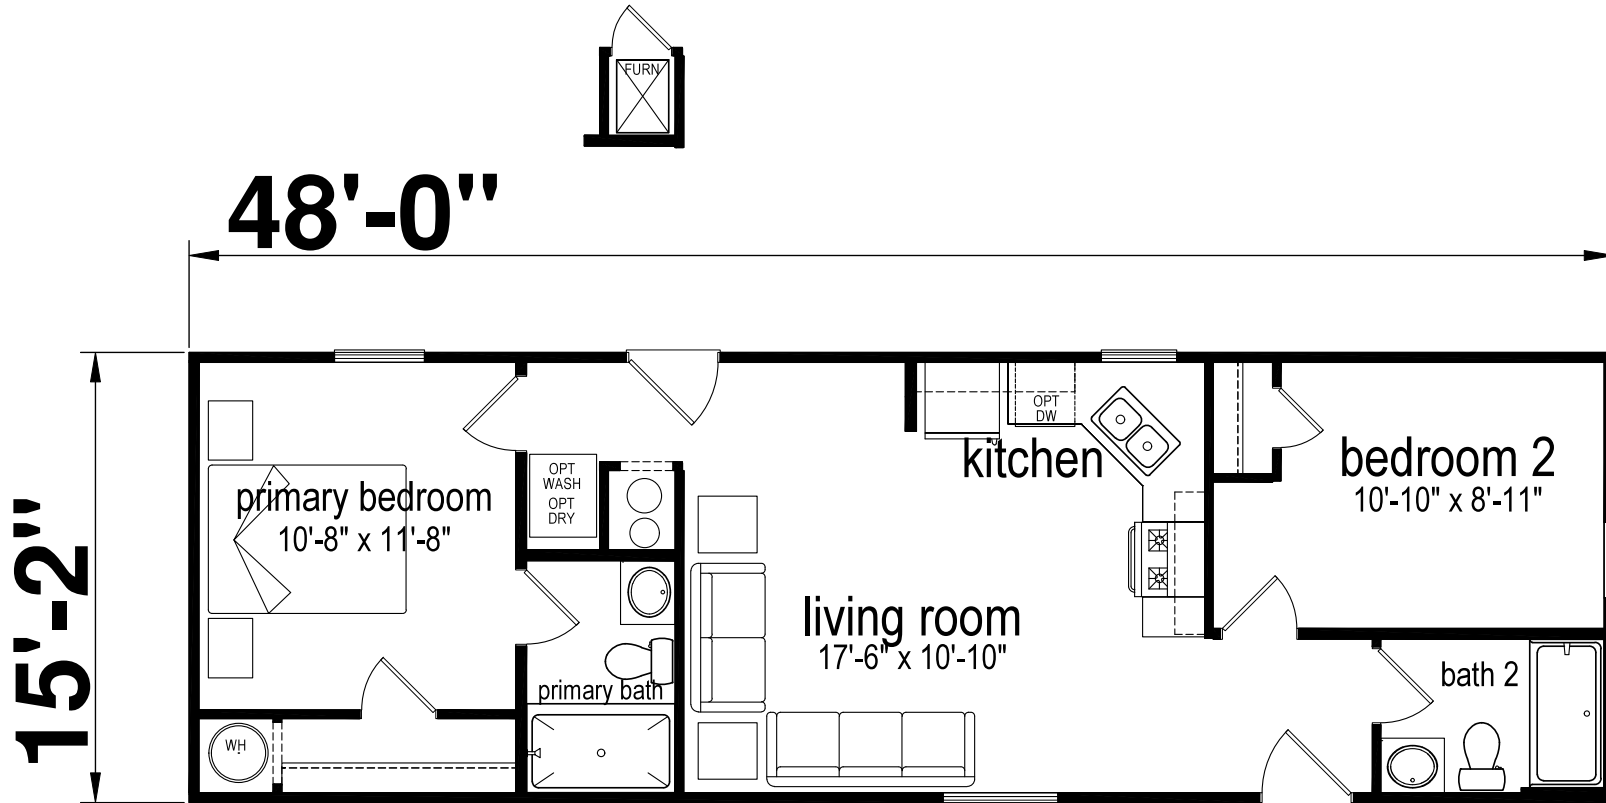

Lapine

Key Largo Series

728 SQ. FT. (Approximate) 2 Bedroom, 2 Bath

Last Updated: 6-22-26

CHAMPION HOMES CENTER

1230 SW 10th St.
Ocala, FL 34471

FloridaFactoryDirect.com | 1-800-748-2654

IMPORTANT: Alta Cima Corp reserves the right to modify, cancel or substitute products or features of this event at any time without prior notice or obligation. Pictures and other promotional materials are representative and may depict or contain floor plans, square footages, elevations, options, upgrades, extra design features, decorations, floor coverings, specialty light fixtures, custom paint and wall coverings, window treatments, landscaping, sound and alarm systems, furnishings, appliances, and other designer/decorator features and amenities that are not included as part of the home and/or may not be available at all locations. Home, pricing and community information is subject to change, and homes to prior sale, at any time without notice or obligation. ©2020 Alta Cima Corp. All rights reserved.