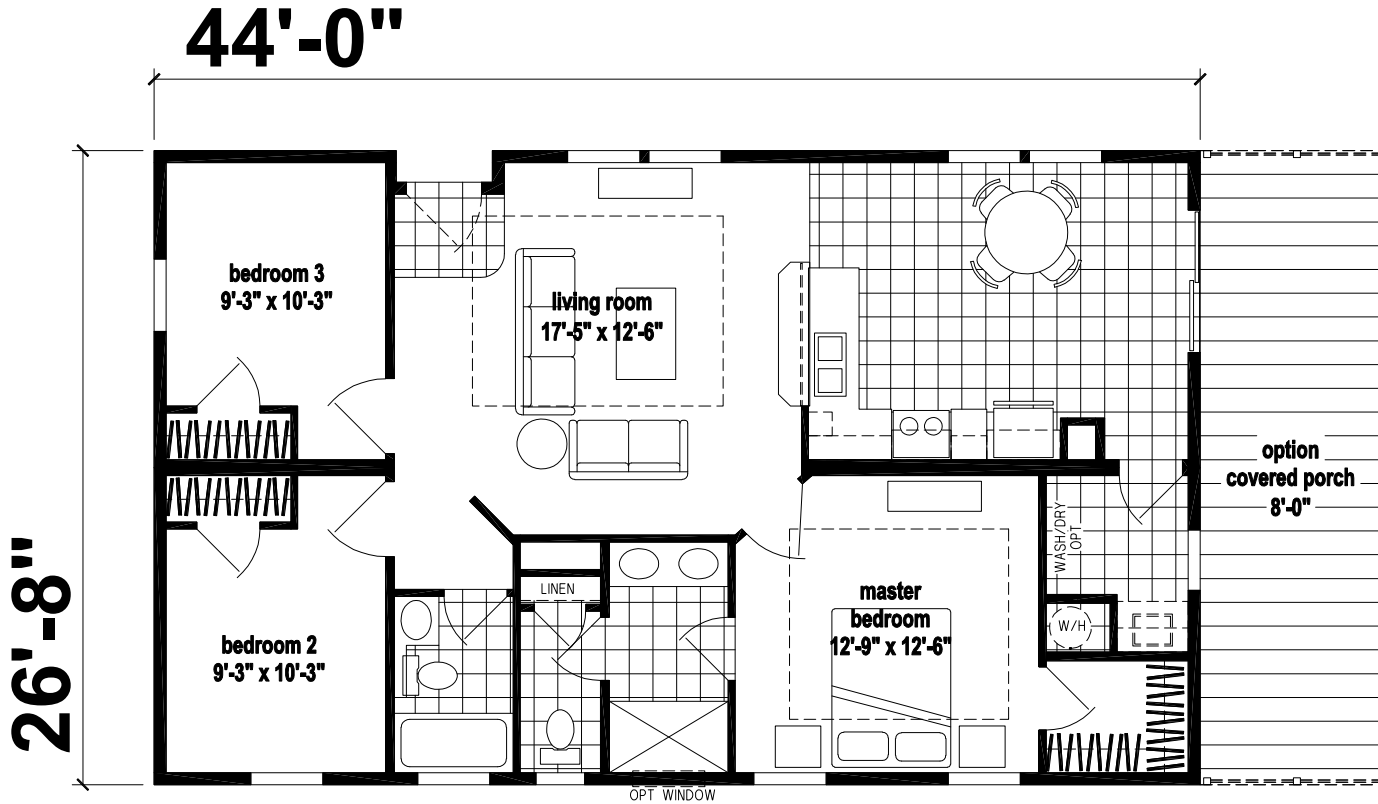

# LaBelle

Silver Springs Limited Series

1,153 SQ. FT. (Approximate) 3 Bedrooms, 2 Baths

Last Updated: 7-1-22

**FACTORY EXPO HOME CENTERS**  
1230 SW 10th St.  
Ocala, FL 34471

**FloridaFactoryDirect.com | 1-800-748-2654**