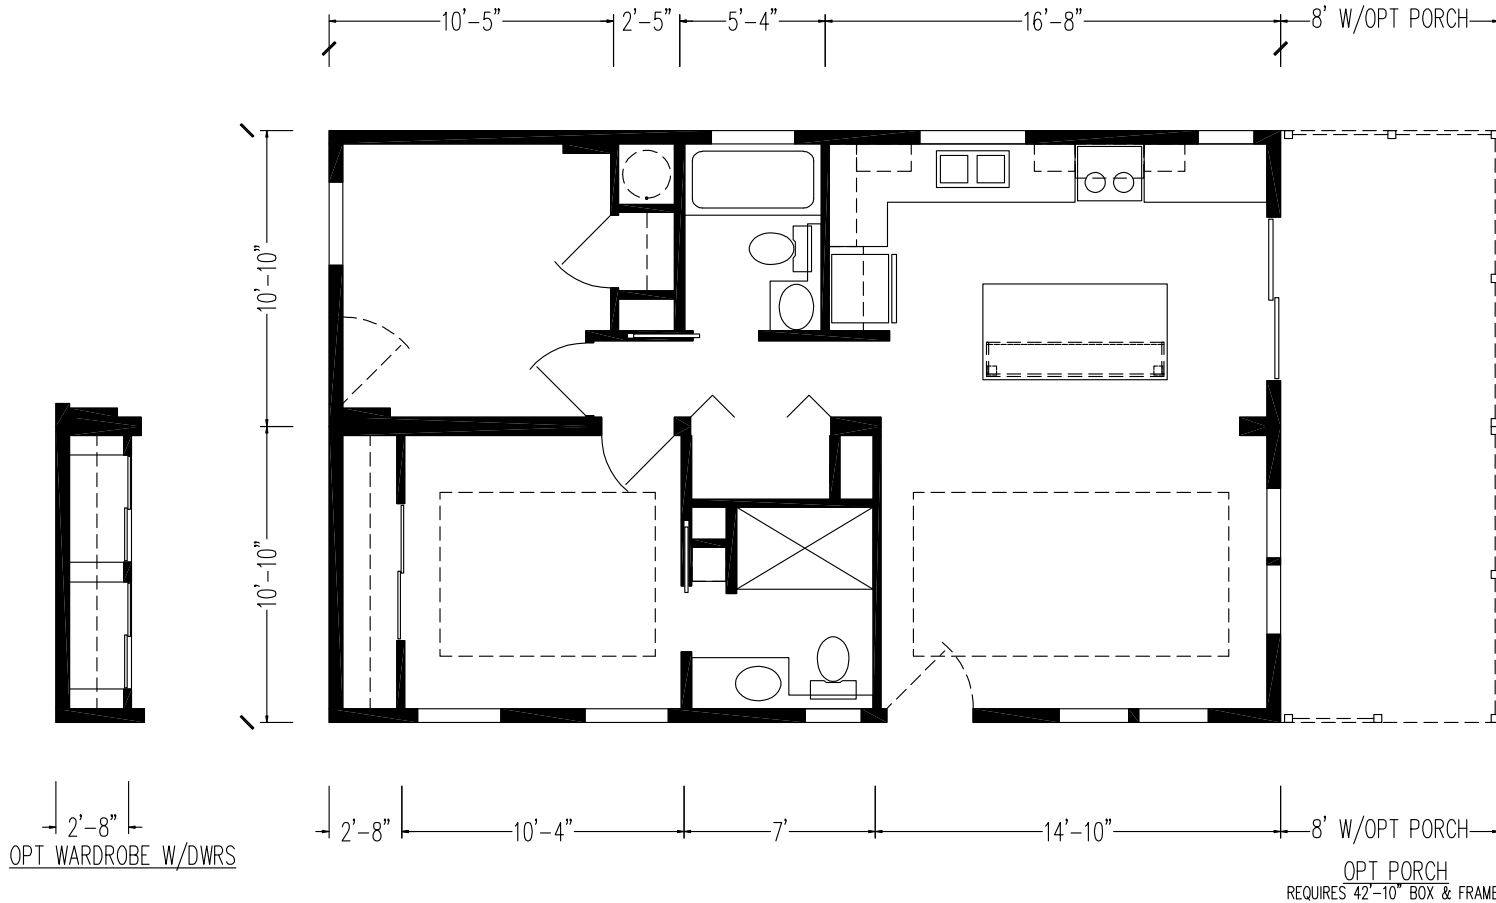

# Keaton

Silver Springs Limited Series

758 SQ. FT. (Approximate) 2 Bedrooms, 2 Baths

Last Updated: 8-12-22

**FACTORY EXPO HOME CENTERS**  
1230 SW 10th St.  
Ocala, FL 34471

**FloridaFactoryDirect.com | 1-800-748-2654**