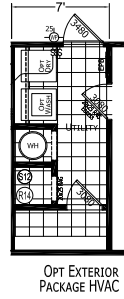

# Keansburg

Cypress Series

2305 SQ. FT. (Approximate) 4 Bedrooms, 2 Baths

Last Updated: 2-24-25

OPT ENTERTAINMENT CENTER #6 W/ FIREPLACE IN CENTER SECTION

OPT MASTER BATH W/ AMAZON SHOWER

**FACTORY EXPO HOME CENTERS**  
1230 SW 10th St.  
Ocala, FL 34471