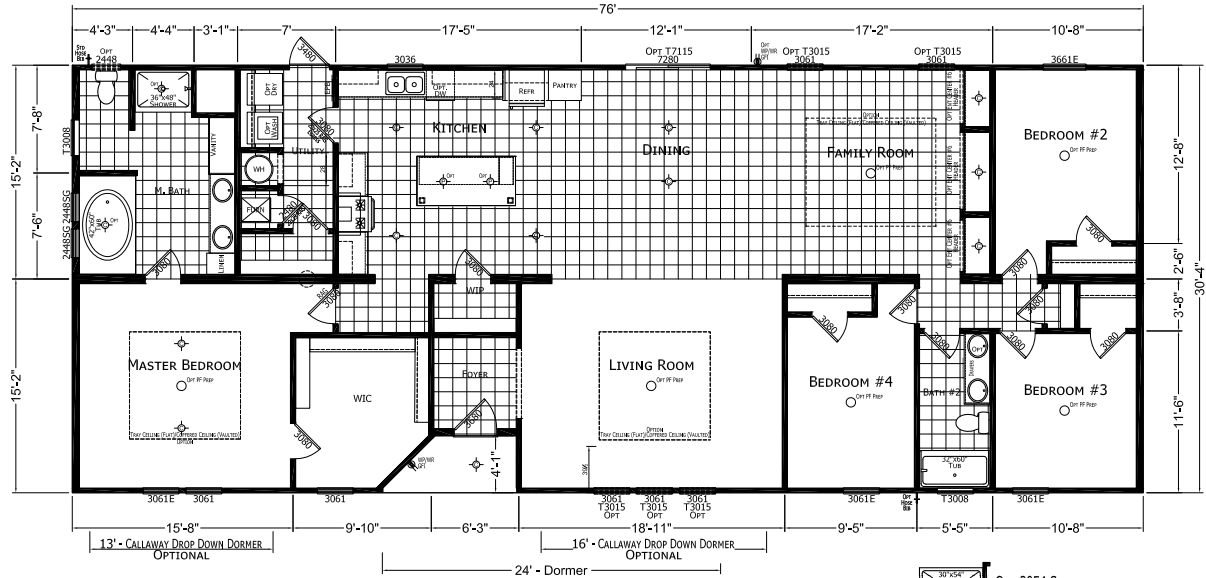

# Keansburg

Cypress Series

2305 SQ. FT. (Approximate) 4 Bedrooms, 2 Baths

Last Updated: 2-24-25

OPT ENTERTAINMENT CENTER #6 W/ FIREPLACE IN CENTER SECTION

OPT MASTER BATH W/ AMAZON SHOWER

**FACTORY EXPO HOME CENTERS**  
1230 SW 10th St.  
Ocala, FL 34471