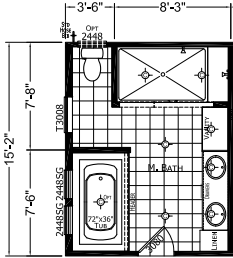

# Keansburg

Cypress Series

2305 SQ. FT. (Approximate) 4 Bedrooms, 2 Baths

Last Updated: 2-24-25

OPT ENTERTAINMENT CENTER #6 W/ FIREPLACE IN CENTER SECTION

OPT MASTER BATH W/ AMAZON SHOWER

**FACTORY EXPO HOME CENTERS**  
1230 SW 10th St.  
Ocala, FL 34471