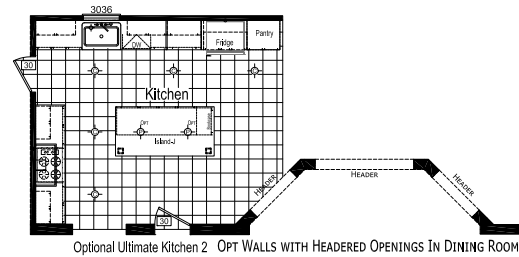

# Keansburg

Cypress Series

2305 SQ. FT. (Approximate) 4 Bedrooms, 2 Baths

Last Updated: 2-24-25

OPT ENTERTAINMENT CENTER #6 W/ FIREPLACE IN CENTER SECTION

OPT MASTER BATH W/ AMAZON SHOWER

**FACTORY EXPO HOME CENTERS**  
1230 SW 10th St.  
Ocala, FL 34471