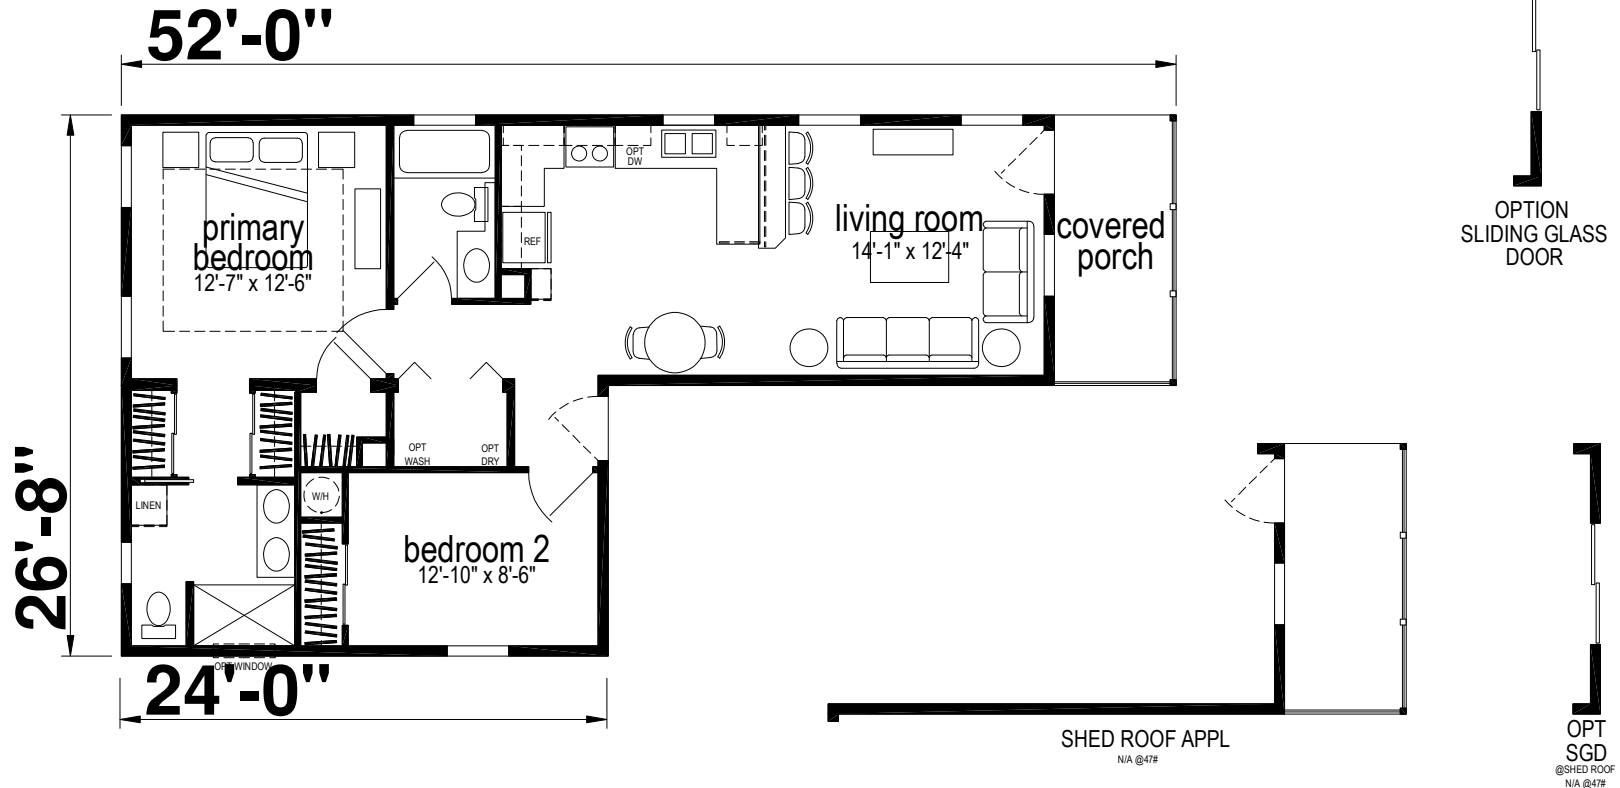

Juniper

Silver Springs Limited Series

919 SQ. FT. (Approximate) 2 Bedrooms, 2 Baths

Last Updated: 9-19-23

FACTORY EXPO HOME CENTERS
1230 SW 10th St.
Ocala, FL 34471

FloridaFactoryDirect.com | 1-800-748-2654