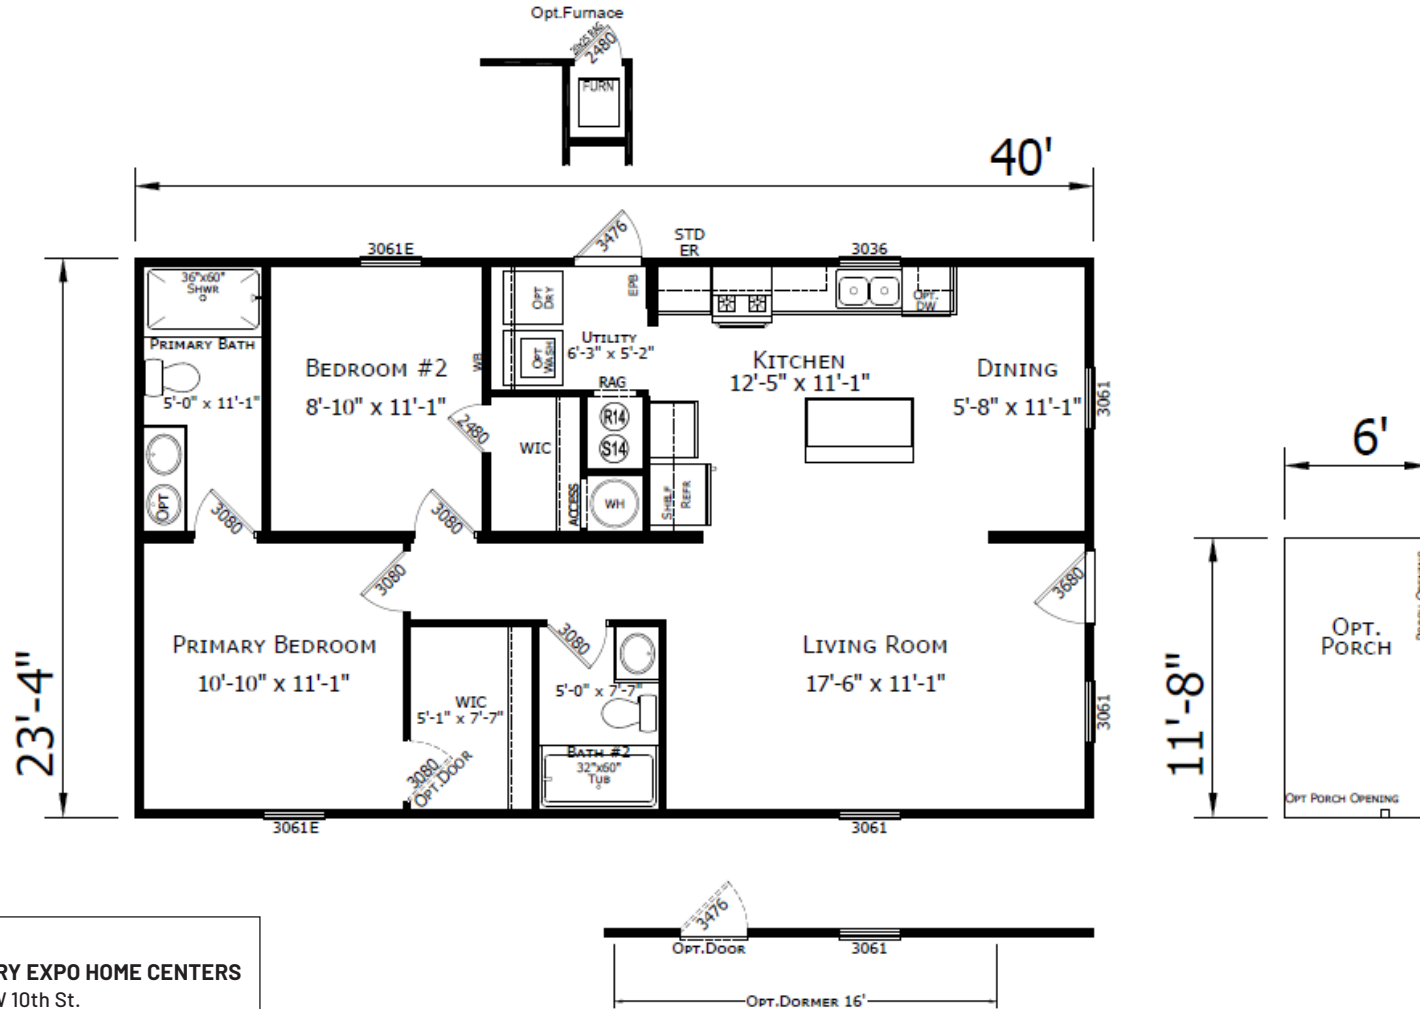

# Jacksboro

Lake Manor Series

933 SQ. FT. (Approximate) 2 Bedrooms, 2 Baths

Last Updated: 2-24-25

**FACTORY EXPO HOME CENTERS**  
1230 SW 10th St.  
Ocala, FL 34471

**FloridaFactoryDirect.com | 1-800-748-2654**