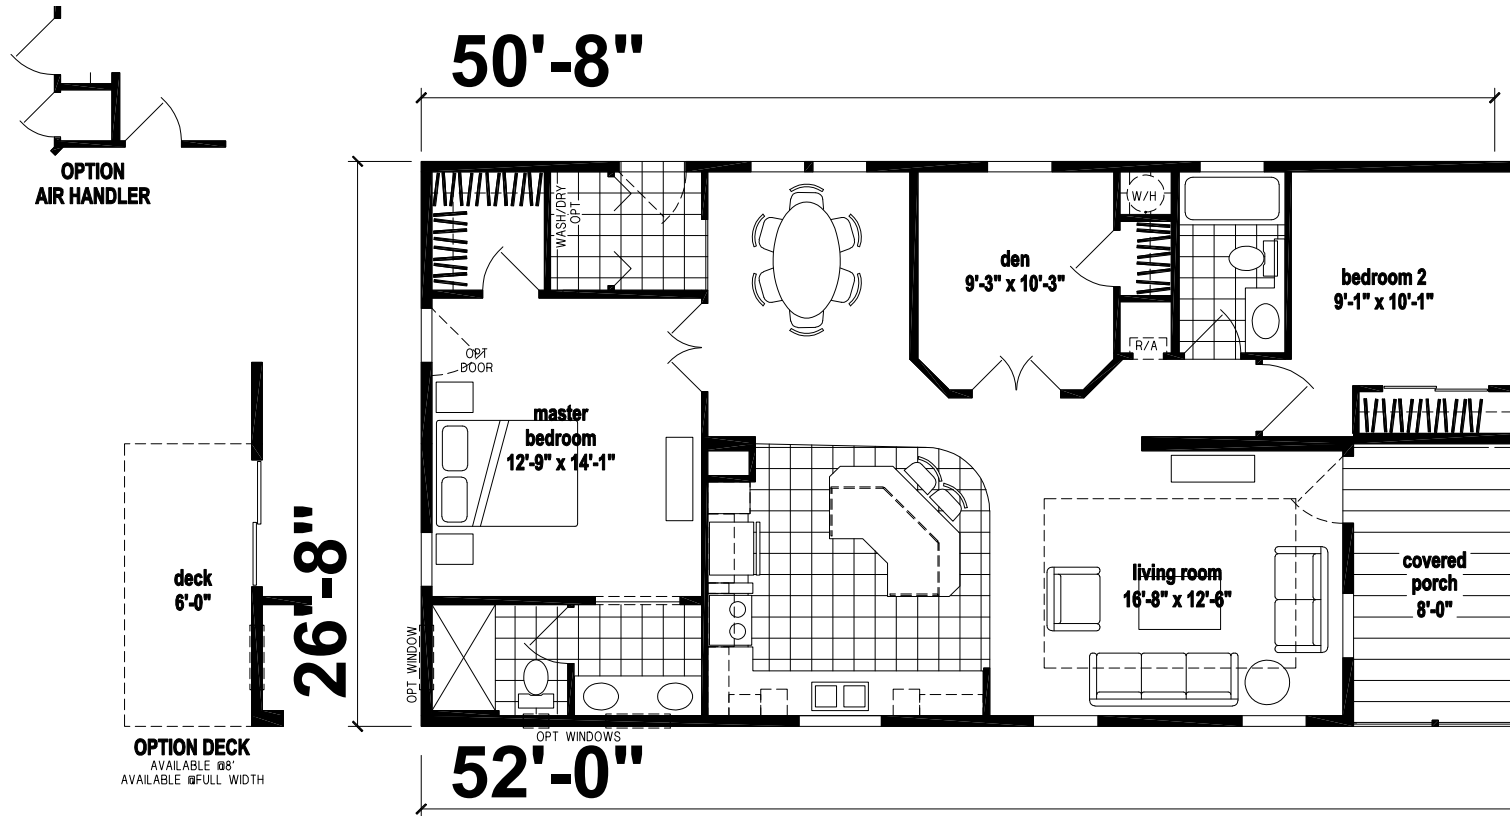

# Irondale

Silver Springs Limited Series

1,246 SQ. FT. (Approximate) 2 Bedrooms, 2 Baths

Last Updated: 7-1-22

**FACTORY EXPO HOME CENTERS**  
1230 SW 10th St.  
Ocala, FL 34471

**FloridaFactoryDirect.com | 1-800-748-2654**