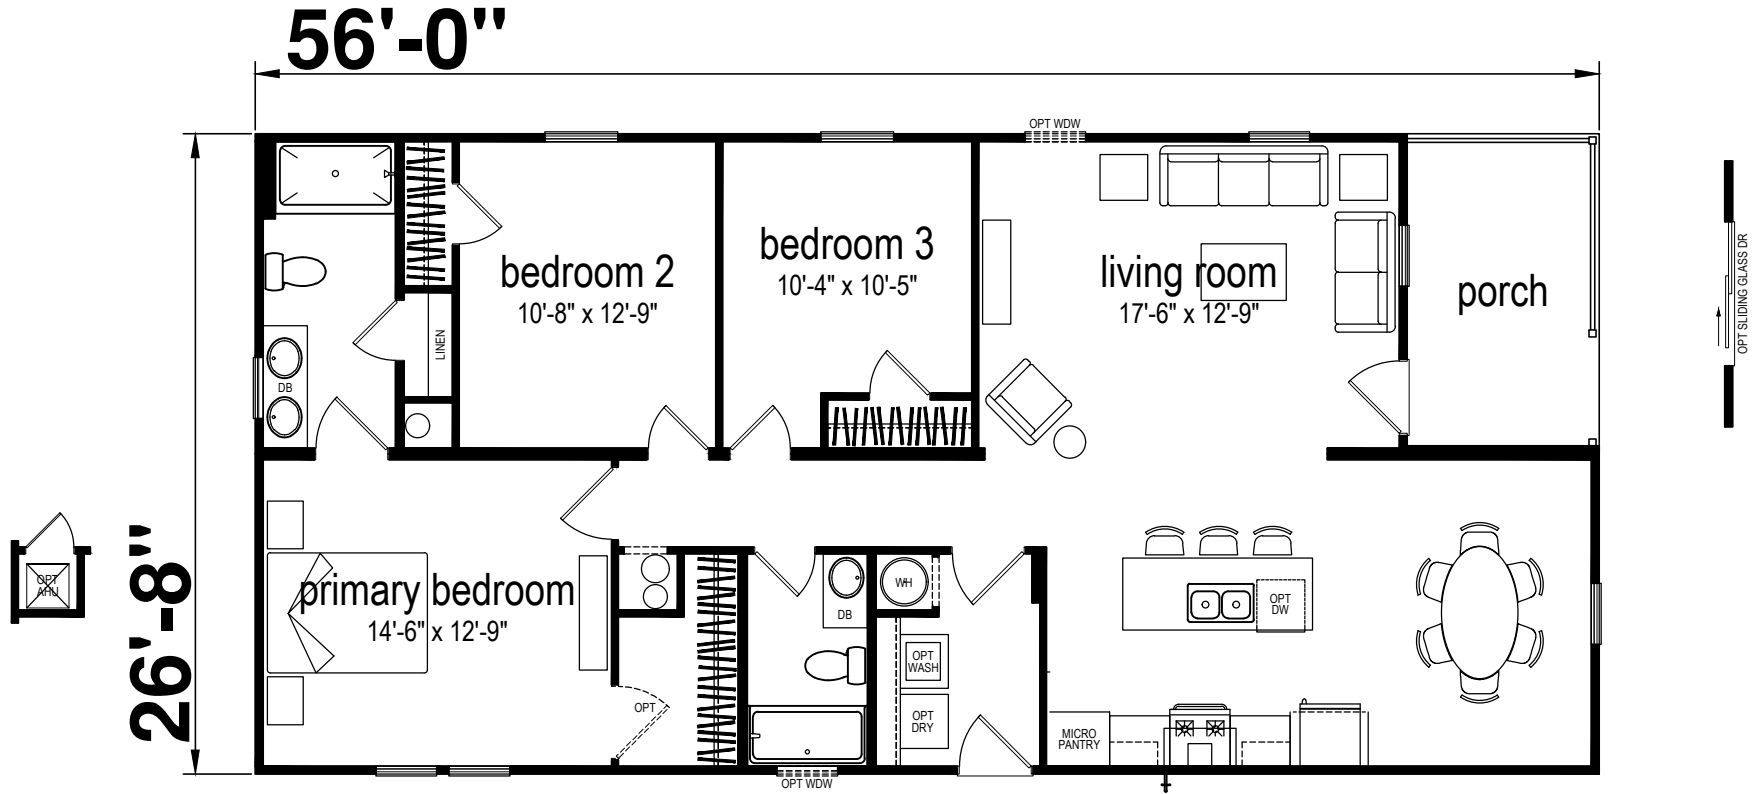

Inglis

Champion Series

1389 SQ. FT. (Approximate) 3 Bedrooms, 2 Baths

Last Updated: 3-18-25

FACTORY EXPO HOME CENTERS
1230 SW 10th St.
Ocala, FL 34471

FloridaFactoryDirect.com | 1-800-748-2654

IMPORTANT: Alta Cima Corp reserves the right to modify, cancel or substitute products or features of this event at any time without prior notice or obligation. Pictures and other promotional materials are representative and may depict or contain floor plans, square footages, elevations, options, upgrades, extra design features, decorations, floor coverings, specialty light fixtures, custom paint and wall coverings, window treatments, landscaping, sound and alarm systems, furnishings, appliances, and other designer/decorator features and amenities that are not included as part of the home and/or may not be available at all locations. Home, pricing and community information is subject to change, and homes to prior sale, at any time without notice or obligation. ©2020 Alta Cima Corp. All rights reserved.