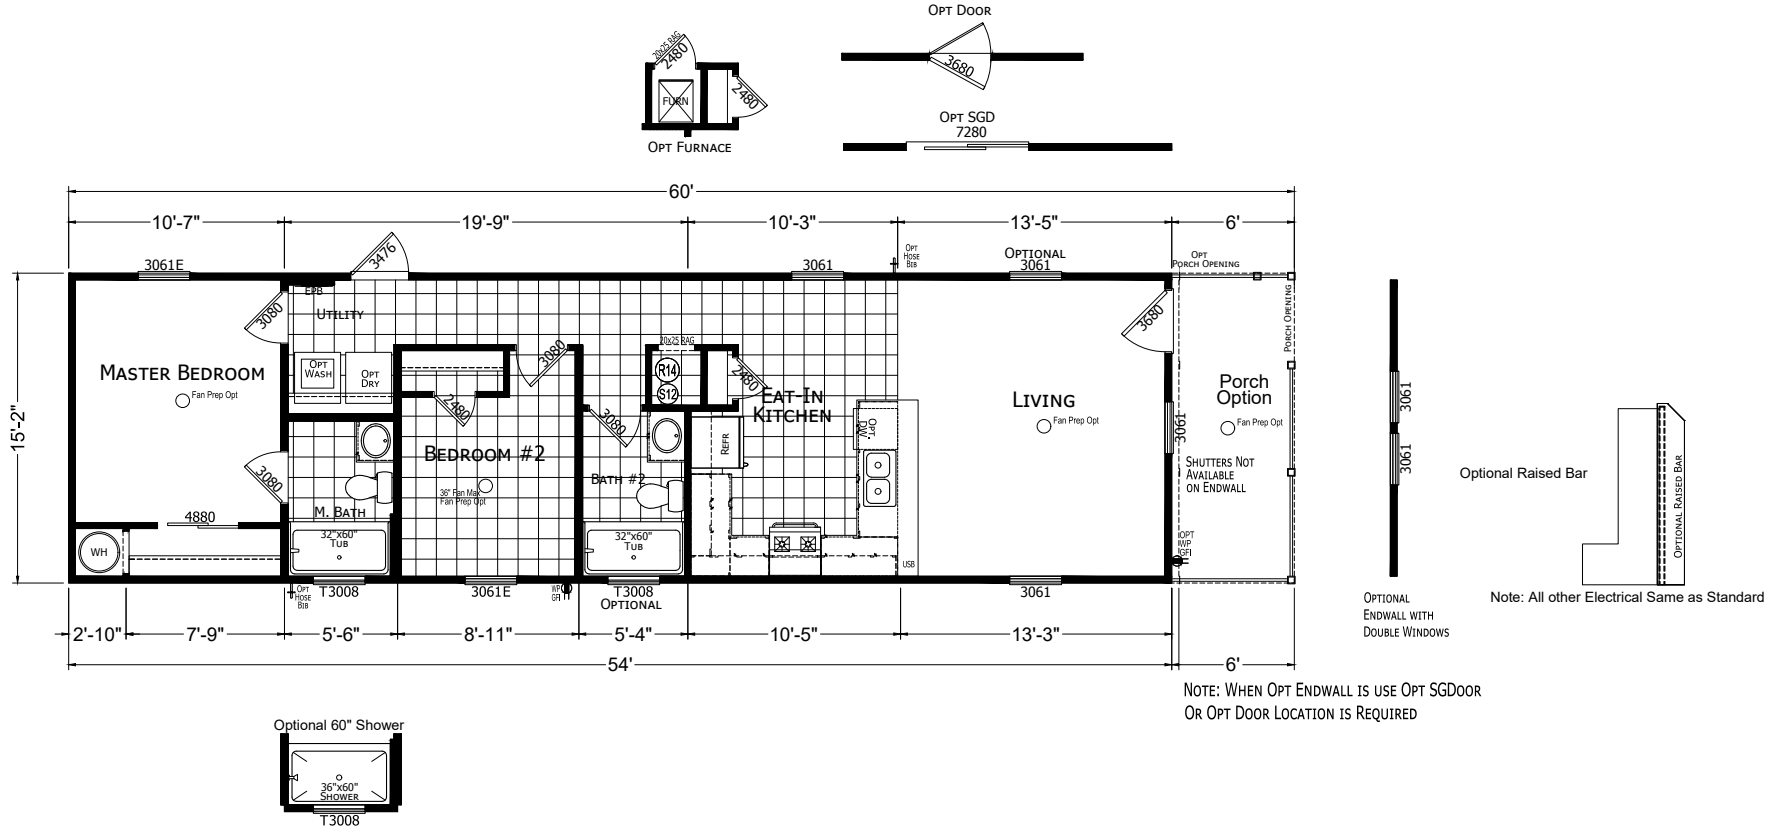

Hornton

Redman Trinity Series

819 SQ. FT. (Approximate) 2 Bedrooms, 2 Baths

Last Updated: 2-24-25

NOTE: OPT DOOR OR SGD REQUIRED WITH OPT ENDWALL

FACTORY EXPO HOME CENTERS
1230 SW 10th St.
Ocala, FL 34471

FloridaFactoryDirect.com | 1-800-748-2654