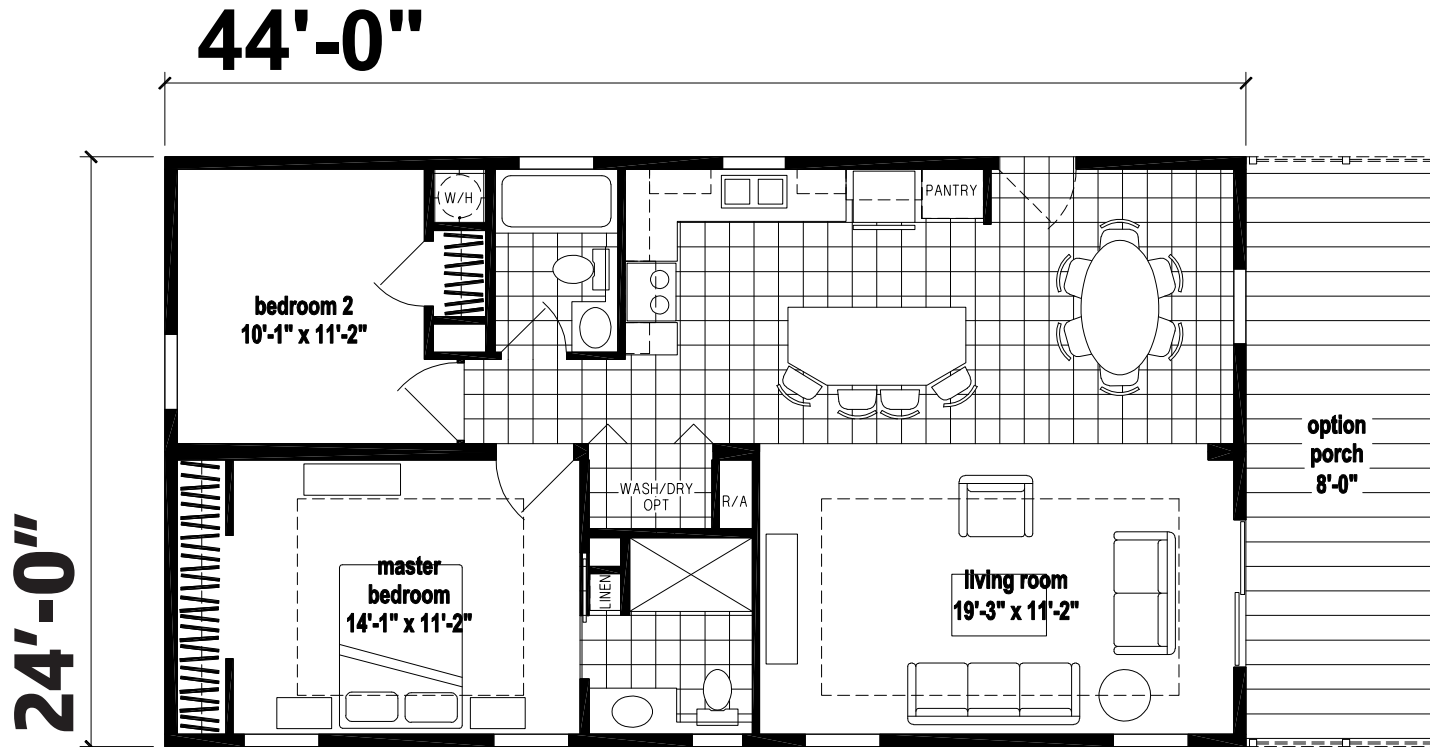

Holly Hill

Silver Springs Limited Series

1,054 SQ. FT. (Approximate) 2 Bedroom, 2 Bath

Last Updated: 7-1-22

OPTION FRONT KITCHEN WINDOWS

ALTERNATE DOOR LOCATION

FACTORY EXPO HOME CENTERS
1230 SW 10th St.
Ocala, FL 34471