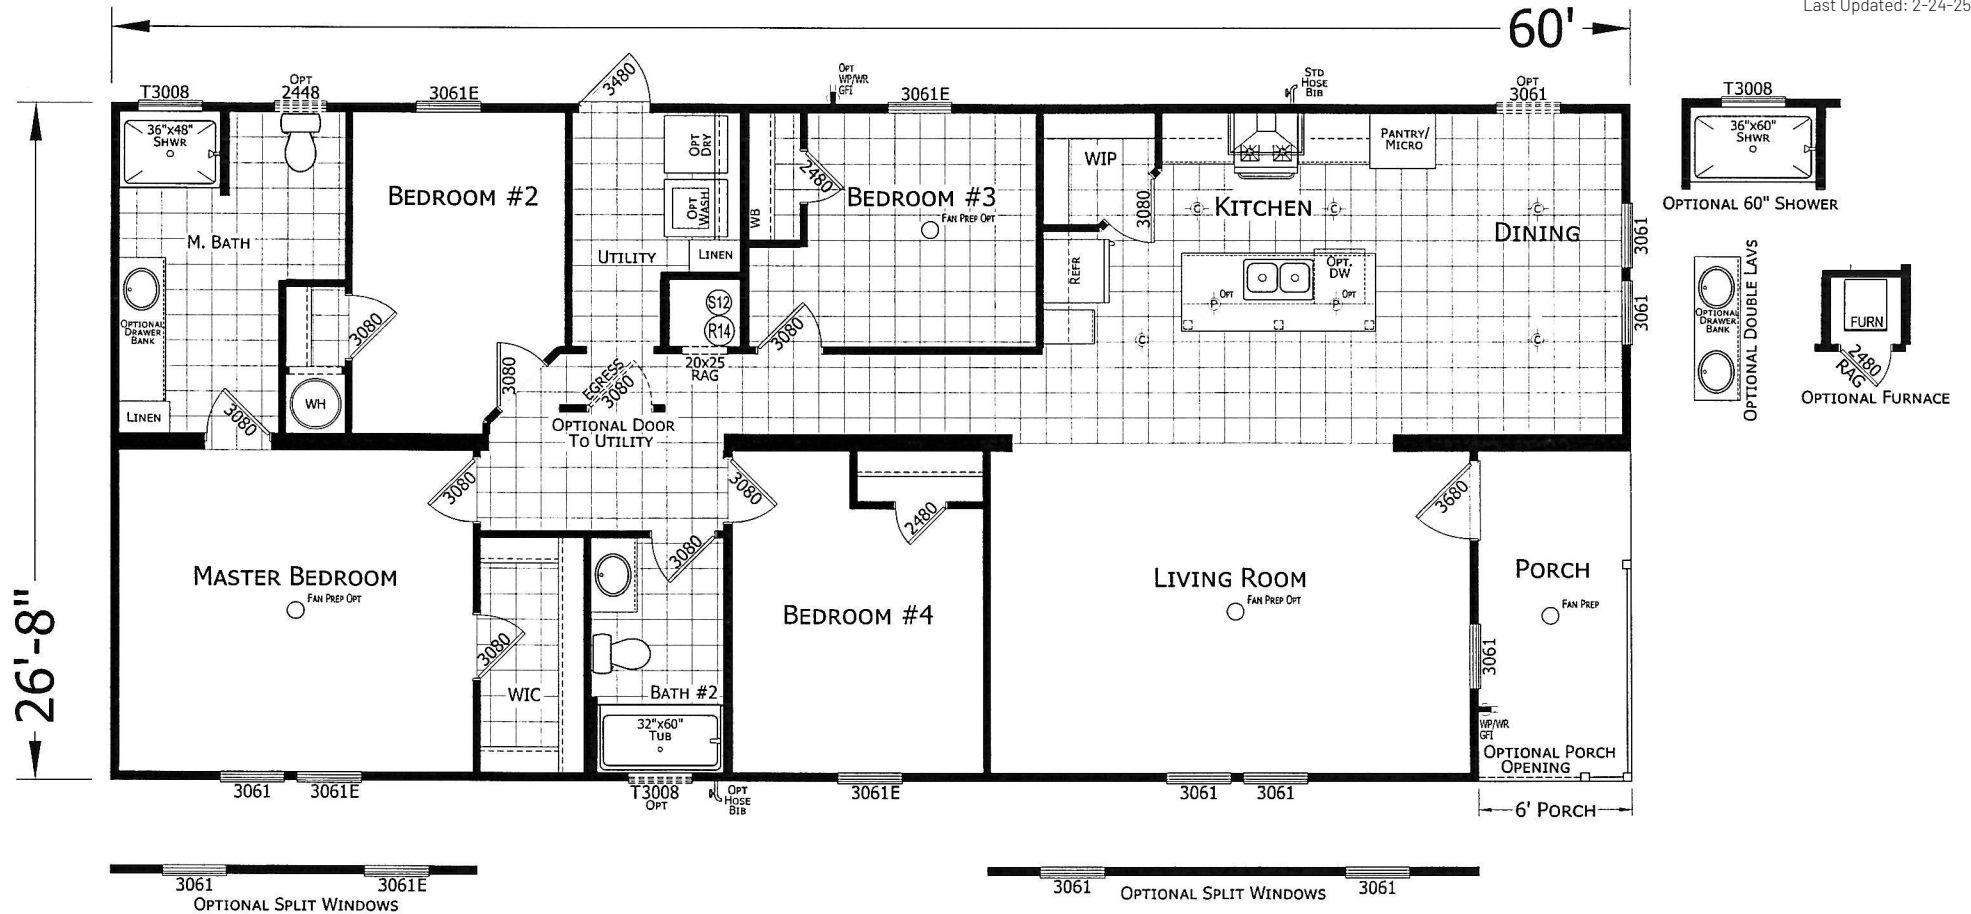

Holbrook

Signature Series

1600 SQ. FT. (Approximate) 4 Bedrooms, 2 Baths

Last Updated: 2-24-25

FACTORY EXPO HOME CENTERS
 1230 SW 10th St.
 Ocala, FL 34471

FloridaFactoryDirect.com | 1-800-748-2654

IMPORTANT: Alta Cima Corp reserves the right to modify, cancel or substitute products or features of this event at any time without prior notice or obligation. Pictures and other promotional materials are representative and may depict or contain floor plans, square footages, elevations, options, upgrades, extra design features, decorations, floor coverings, specialty light fixtures, custom paint and wall coverings, window treatments, landscaping, sound and alarm systems, furnishings, appliances, and other designer/decorator features and amenities that are not included as part of the home and/or may not be available at all locations. Home, pricing and community information is subject to change, and homes to prior sale, at any time without notice or obligation. ©2020 Alta Cima Corp. All rights reserved.