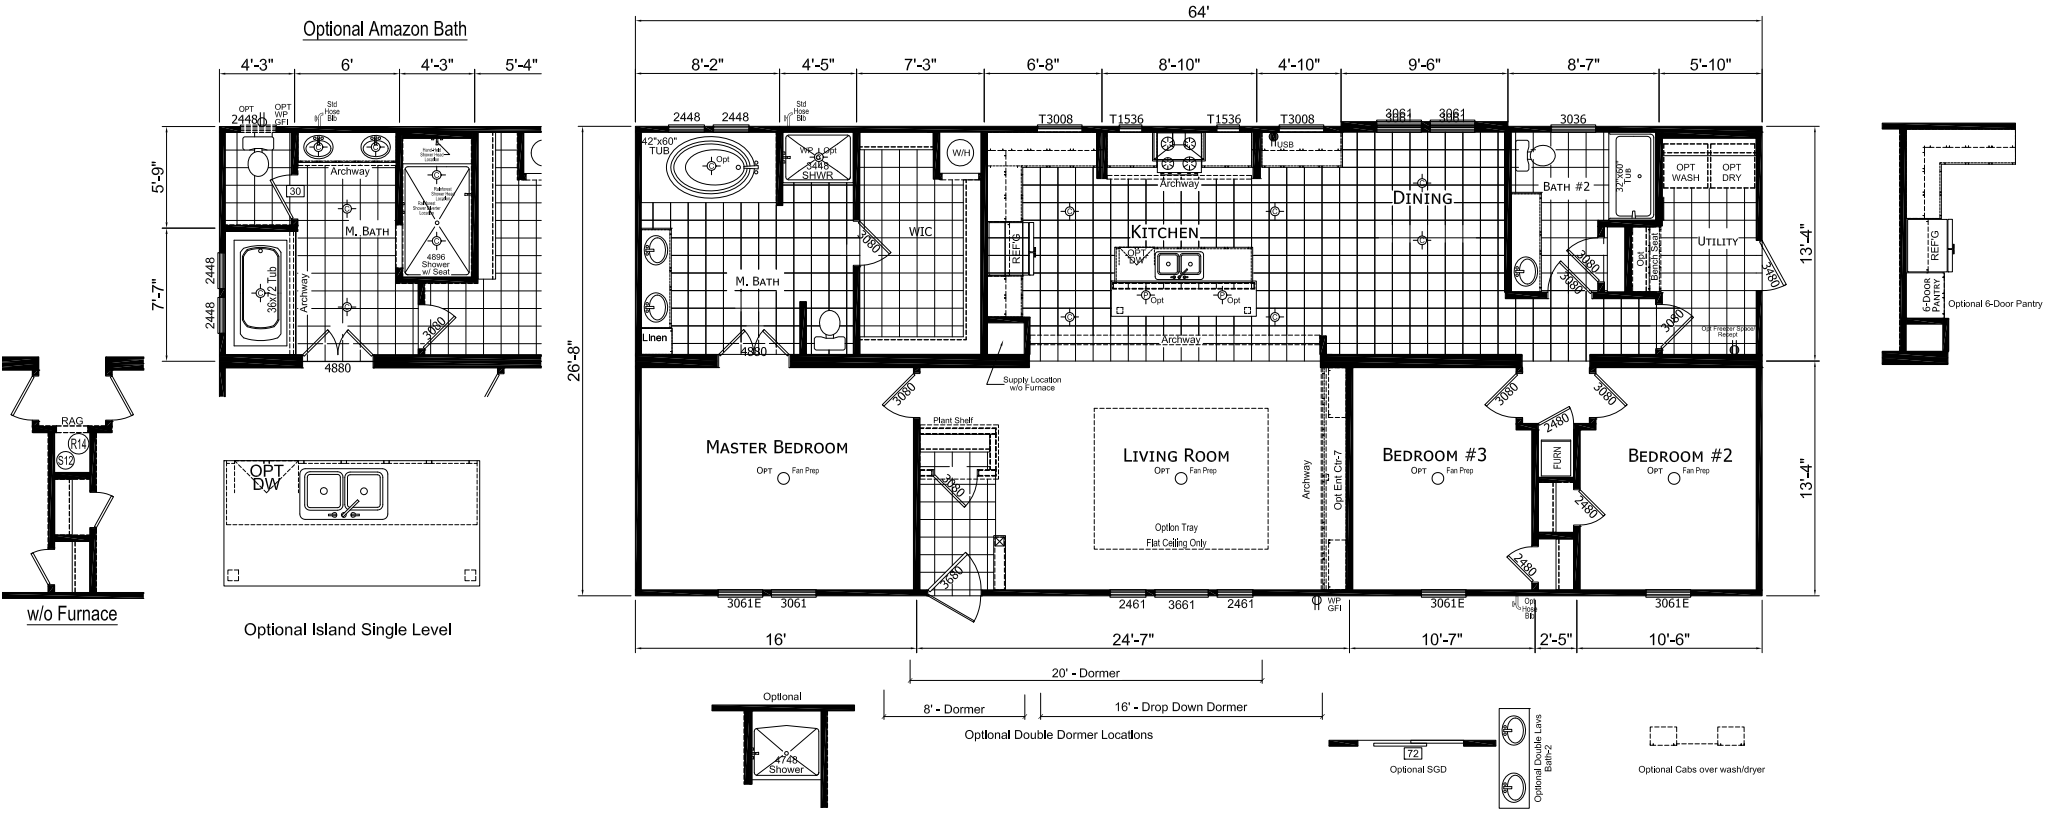

# Hartly

Cypress Series

1707 SQ. FT. (Approximate) 3 Bedrooms, 2 Baths

Last Updated: 2-24-25

**FACTORY EXPO HOME CENTERS**  
 1230 SW 10th St.  
 Ocala, FL 34471

**FloridaFactoryDirect.com | 1-800-748-2654**