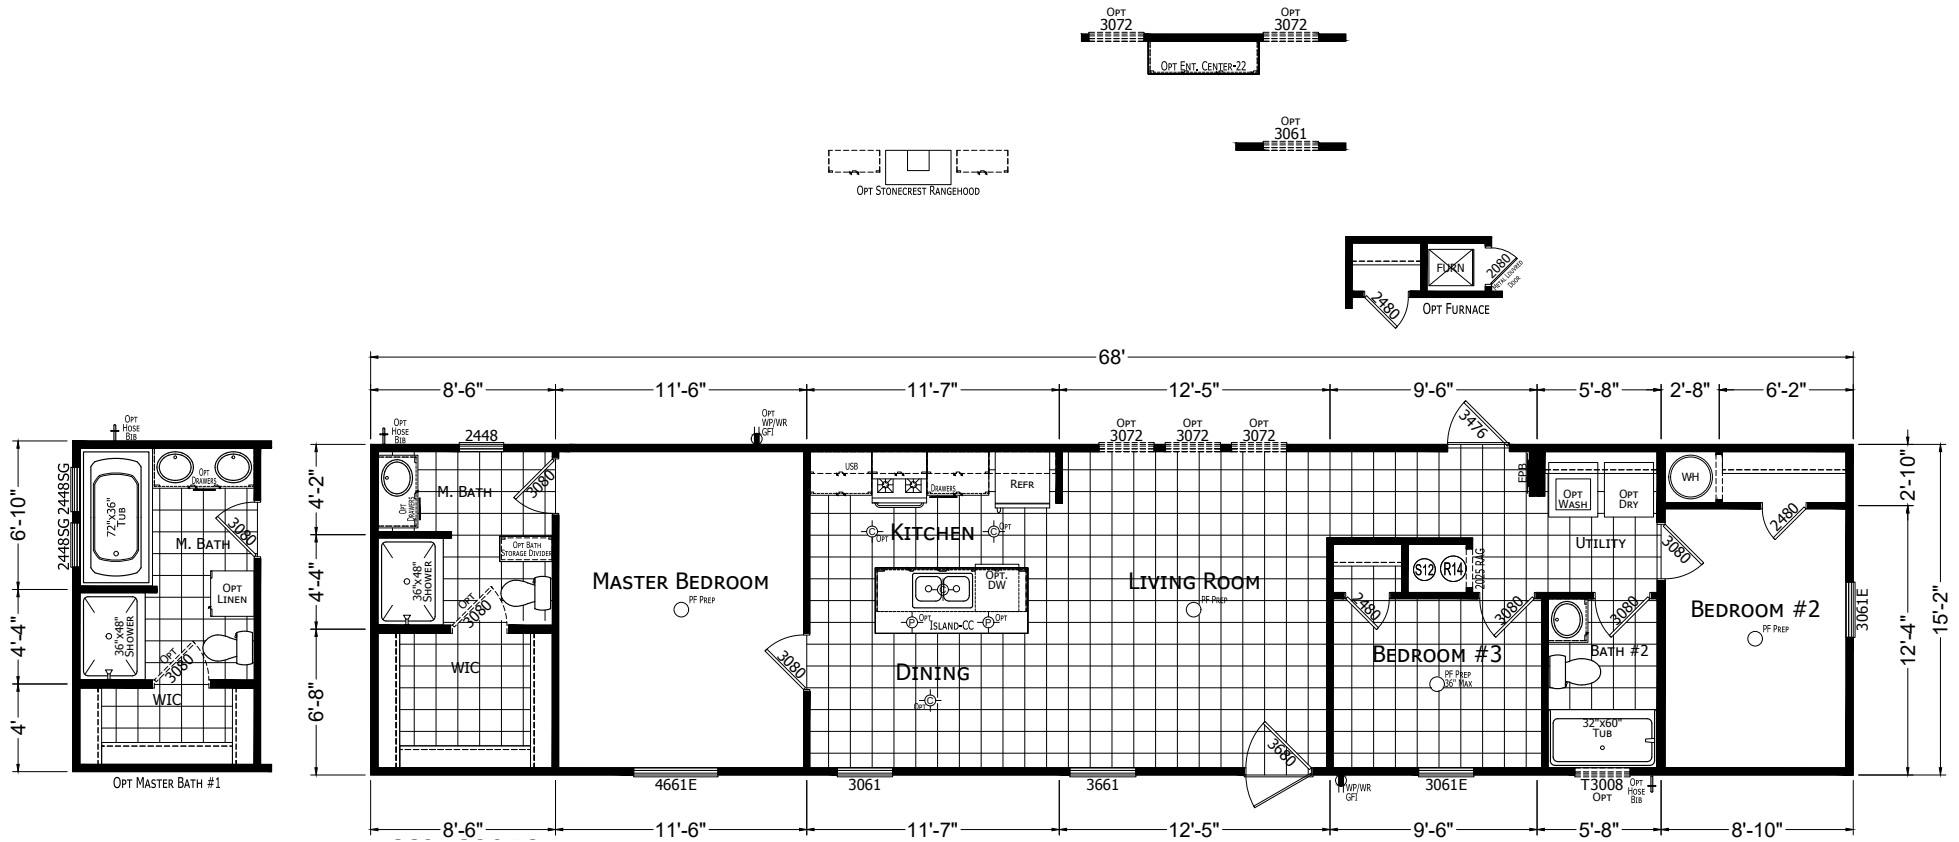

# Harp

Redman Trinity Series

1031 SQ. FT. (Approximate) 3 Bedrooms, 2 Baths

Last Updated: 2-24-25

**FACTORY EXPO HOME CENTERS**  
 1230 SW 10th St.  
 Ocala, FL 34471

**FloridaFactoryDirect.com | 1-800-748-2654**