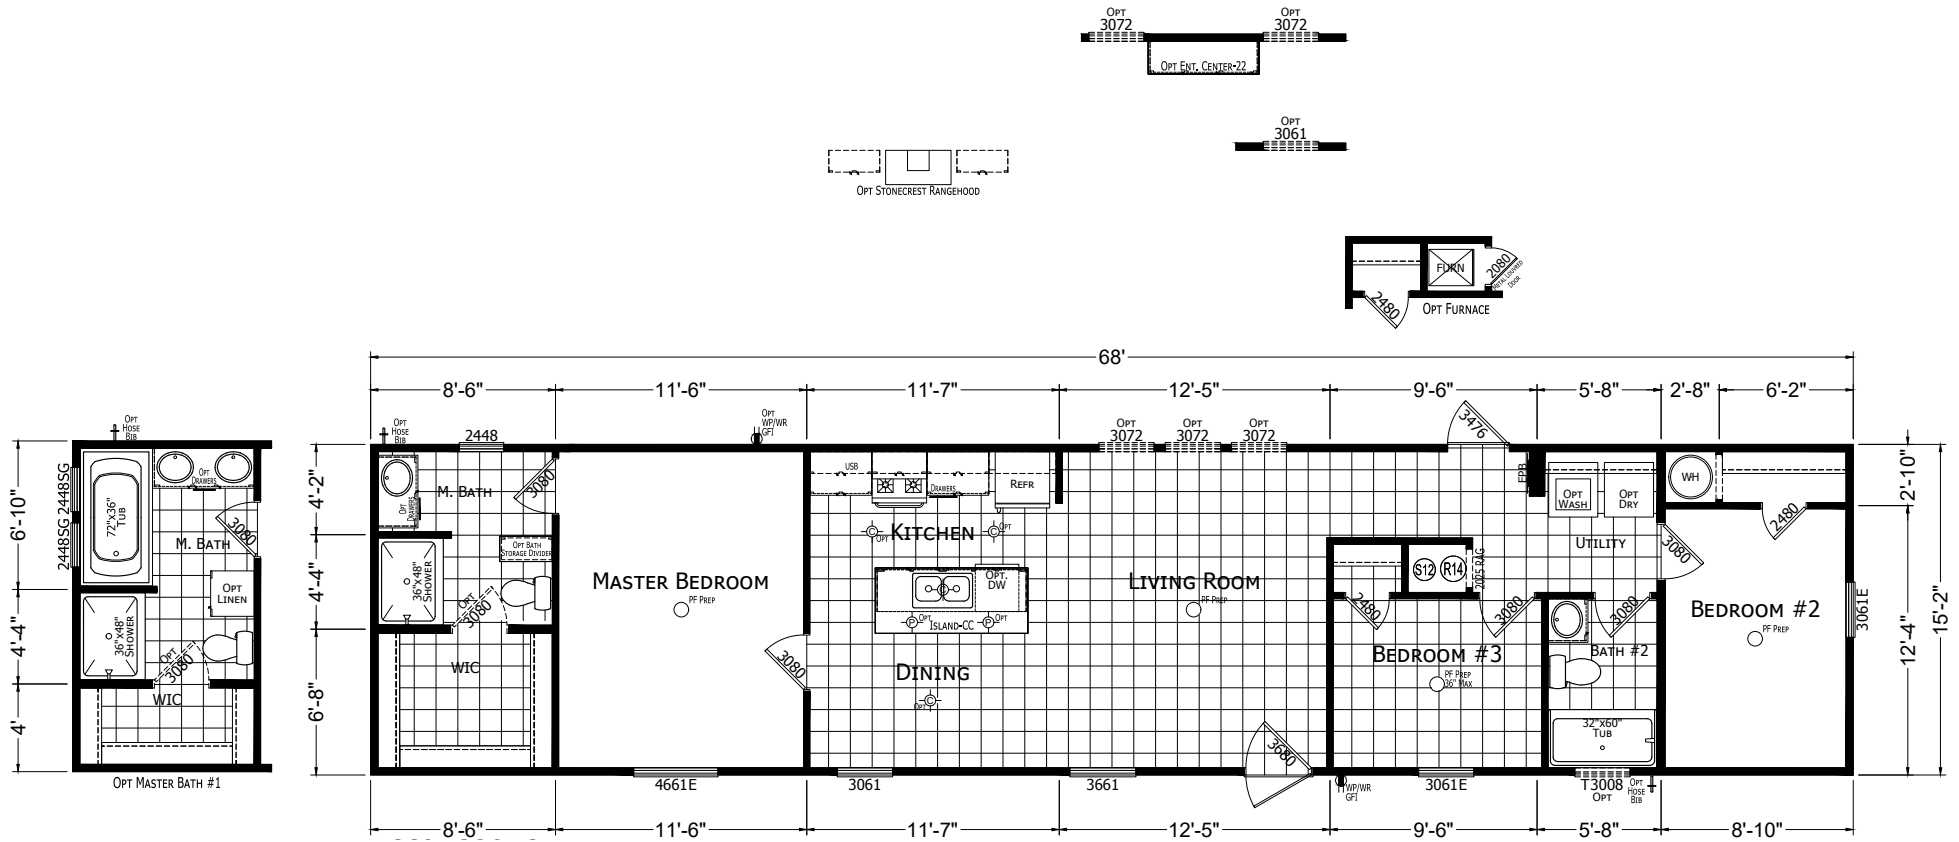

Harp

Redman Trinity Series

1031 SQ. FT. (Approximate) 3 Bedrooms, 2 Baths

Last Updated: 2-24-25

FACTORY EXPO HOME CENTERS
 1230 SW 10th St.
 Ocala, FL 34471

FloridaFactoryDirect.com | 1-800-748-2654

IMPORTANT: Alta Cima Corp reserves the right to modify, cancel or substitute products or features of this event at any time without prior notice or obligation. Pictures and other promotional materials are representative and may depict or contain floor plans, square footages, elevations, options, upgrades, extra design features, decorations, floor coverings, specialty light fixtures, custom paint and wall coverings, window treatments, landscaping, sound and alarm systems, furnishings, appliances, and other designer/decorator features and amenities that are not included as part of the home and/or may not be available at all locations. Home, pricing and community information is subject to change, and homes to prior sale, at any time without notice or obligation. ©2020 Alta Cima Corp. All rights reserved.