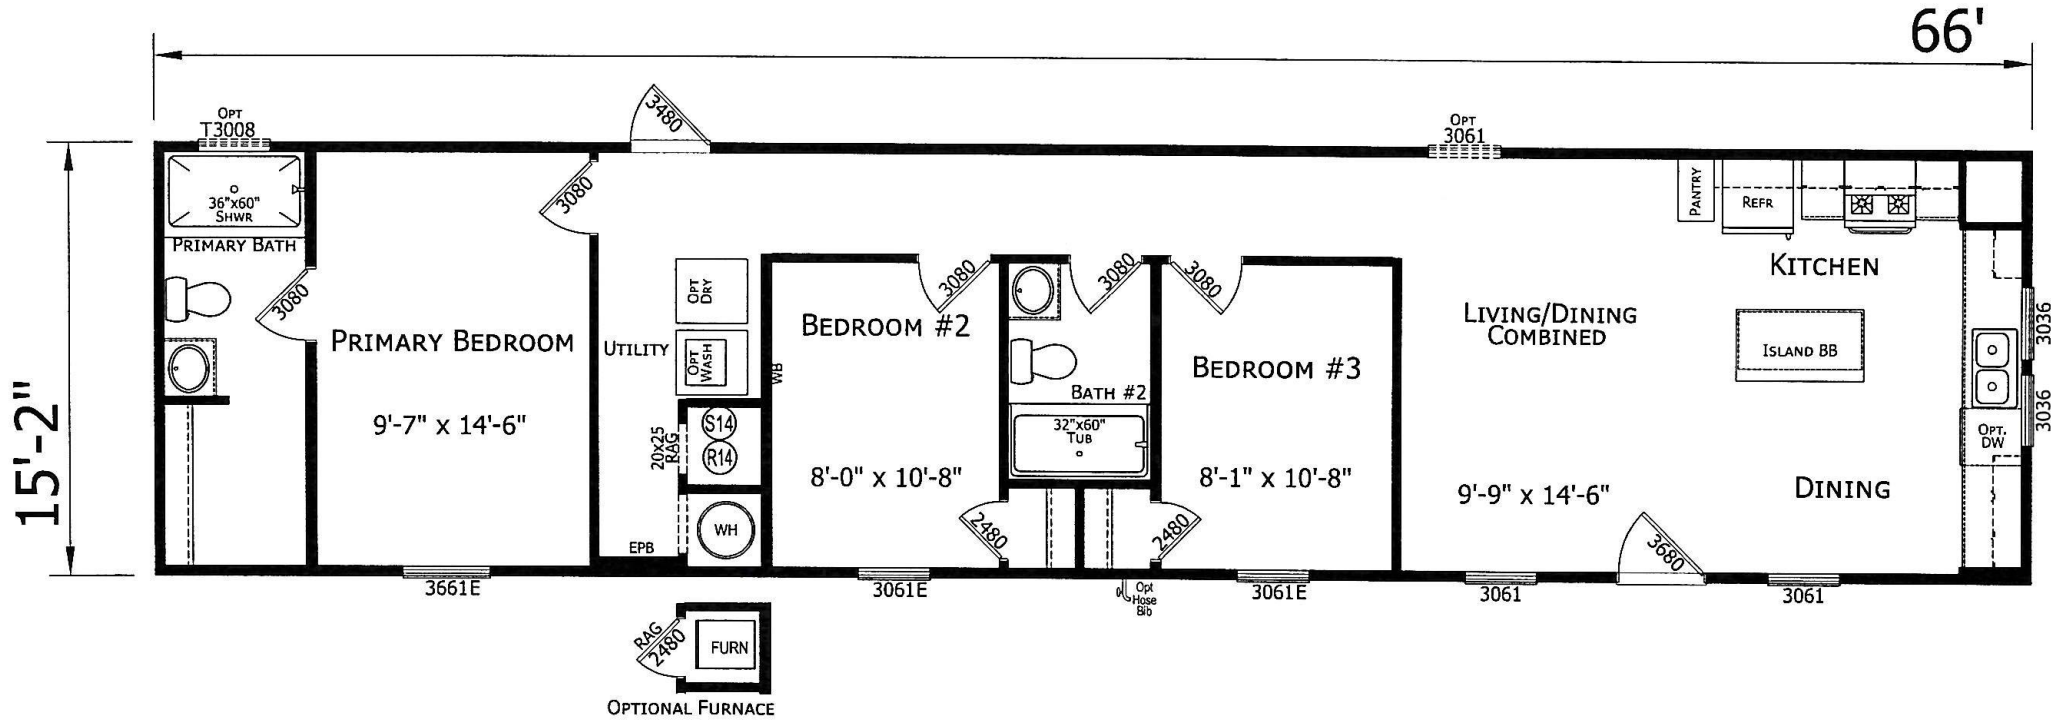

Harlowe

Prime Series

1001 SQ. FT. (Approximate) 3 Bedroom, 2 Bath

Last Updated: 9-3-24

FACTORY EXPO HOME CENTERS
 1230 SW 10th St.
 Ocala, FL 34471

FloridaFactoryDirect.com | 1-800-748-2654

IMPORTANT: Alta Cima Corp reserves the right to modify, cancel or substitute products or features of this event at any time without prior notice or obligation. Pictures and other promotional materials are representative and may depict or contain floor plans, square footages, elevations, options, upgrades, extra design features, decorations, floor coverings, specialty light fixtures, custom paint and wall coverings, window treatments, landscaping, sound and alarm systems, furnishings, appliances, and other designer/decorator features and amenities that are not included as part of the home and/or may not be available at all locations. Home, pricing and community information is subject to change, and homes to prior sale, at any time without notice or obligation. ©2020 Alta Cima Corp. All rights reserved.