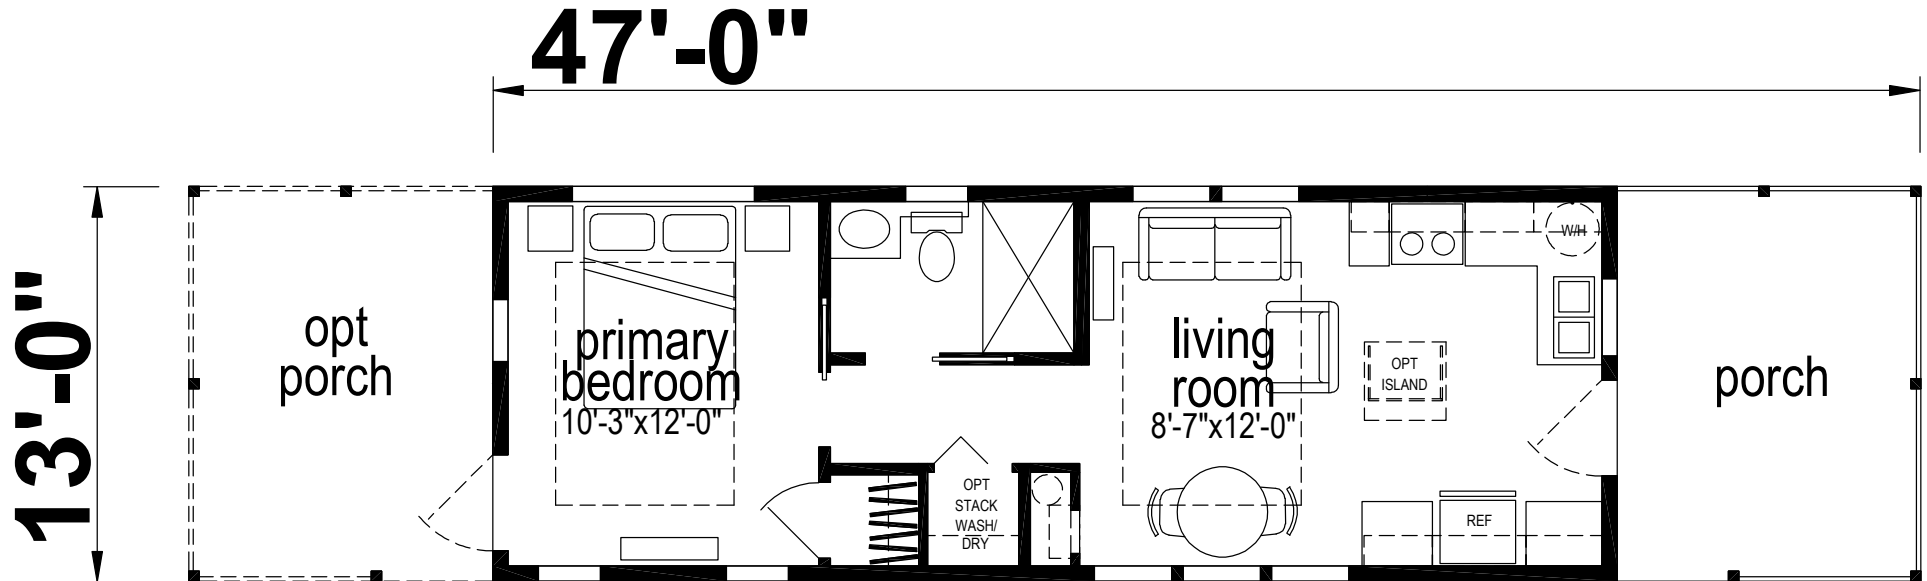

# Hamlet

Palm Bay Series

481 SQ. FT. (Approximate) 1 Bedroom, 1 Bath

Last Updated: 6-24-25

**FACTORY EXPO HOME CENTERS**  
1230 SW 10th St.  
Ocala, FL 34471

**FloridaFactoryDirect.com | 1-800-748-2654**

**IMPORTANT:** Alta Cima Corp reserves the right to modify, cancel or substitute products or features of this event at any time without prior notice or obligation. Pictures and other promotional materials are representative and may depict or contain floor plans, square footages, elevations, options, upgrades, extra design features, decorations, floor coverings, specialty light fixtures, custom paint and wall coverings, window treatments, landscaping, sound and alarm systems, furnishings, appliances, and other designer/decorator features and amenities that are not included as part of the home and/or may not be available at all locations. Home, pricing and community information is subject to change, and homes to prior sale, at any time without notice or obligation. ©2020 Alta Cima Corp. All rights reserved.