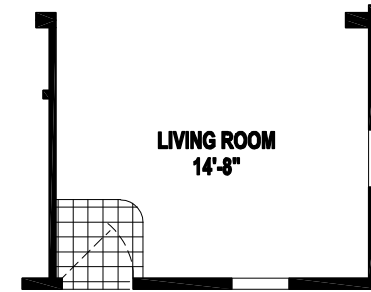

Hallandale

Silver Springs Limited Series

864 SQ. FT. (Approximate) 2 Bedroom, 2 Bath

Last Updated: 8-23-21

OPTION FRONT KITCHEN

ALTERNATE DOOR LOCATION

FACTORY EXPO HOME CENTERS
1230 SW 10th St.
Ocala, FL 34471