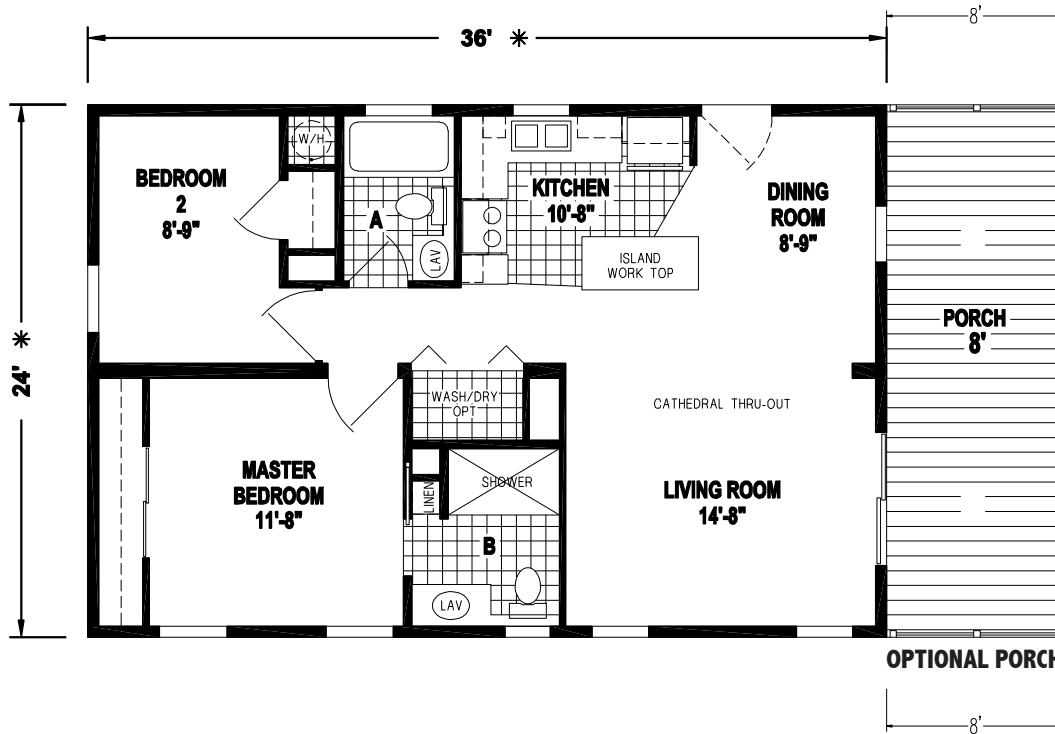

Hallandale

Silver Springs Limited Series

864 SQ. FT. (Approximate) 2 Bedroom, 2 Bath

Last Updated: 8-23-21

OPTION FRONT KITCHEN

ALTERNATE DOOR LOCATION

FACTORY EXPO HOME CENTERS
1230 SW 10th St.
Ocala, FL 34471