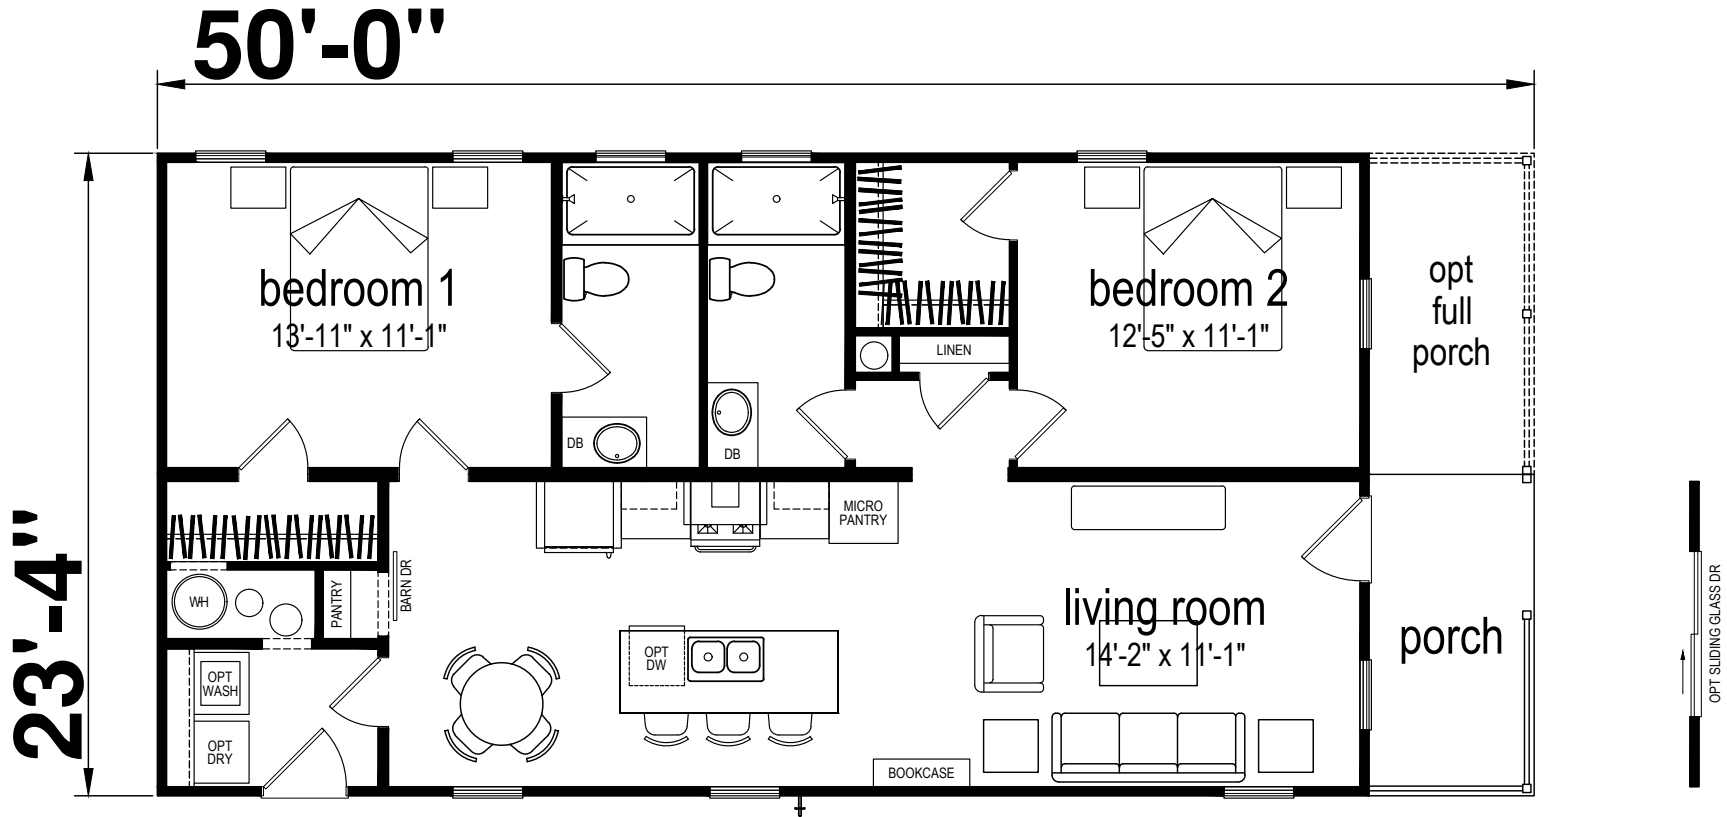

Granville

Key Largo Series

1,027 SQ. FT. (Approximate) 2 Bedrooms, 2 Baths

Last Updated: 8-27-25

FACTORY EXPO HOME CENTERS
1230 SW 10th St.
Ocala, FL 34471

FloridaFactoryDirect.com | 1-800-748-2654

IMPORTANT: Alta Cima Corp reserves the right to modify, cancel or substitute products or features of this event at any time without prior notice or obligation. Pictures and other promotional materials are representative and may depict or contain floor plans, square footages, elevations, options, upgrades, extra design features, decorations, floor coverings, specialty light fixtures, custom paint and wall coverings, window treatments, landscaping, sound and alarm systems, furnishings, appliances, and other designer/decorator features and amenities that are not included as part of the home and/or may not be available at all locations. Home, pricing and community information is subject to change, and homes to prior sale, at any time without notice or obligation. ©2020 Alta Cima Corp. All rights reserved.