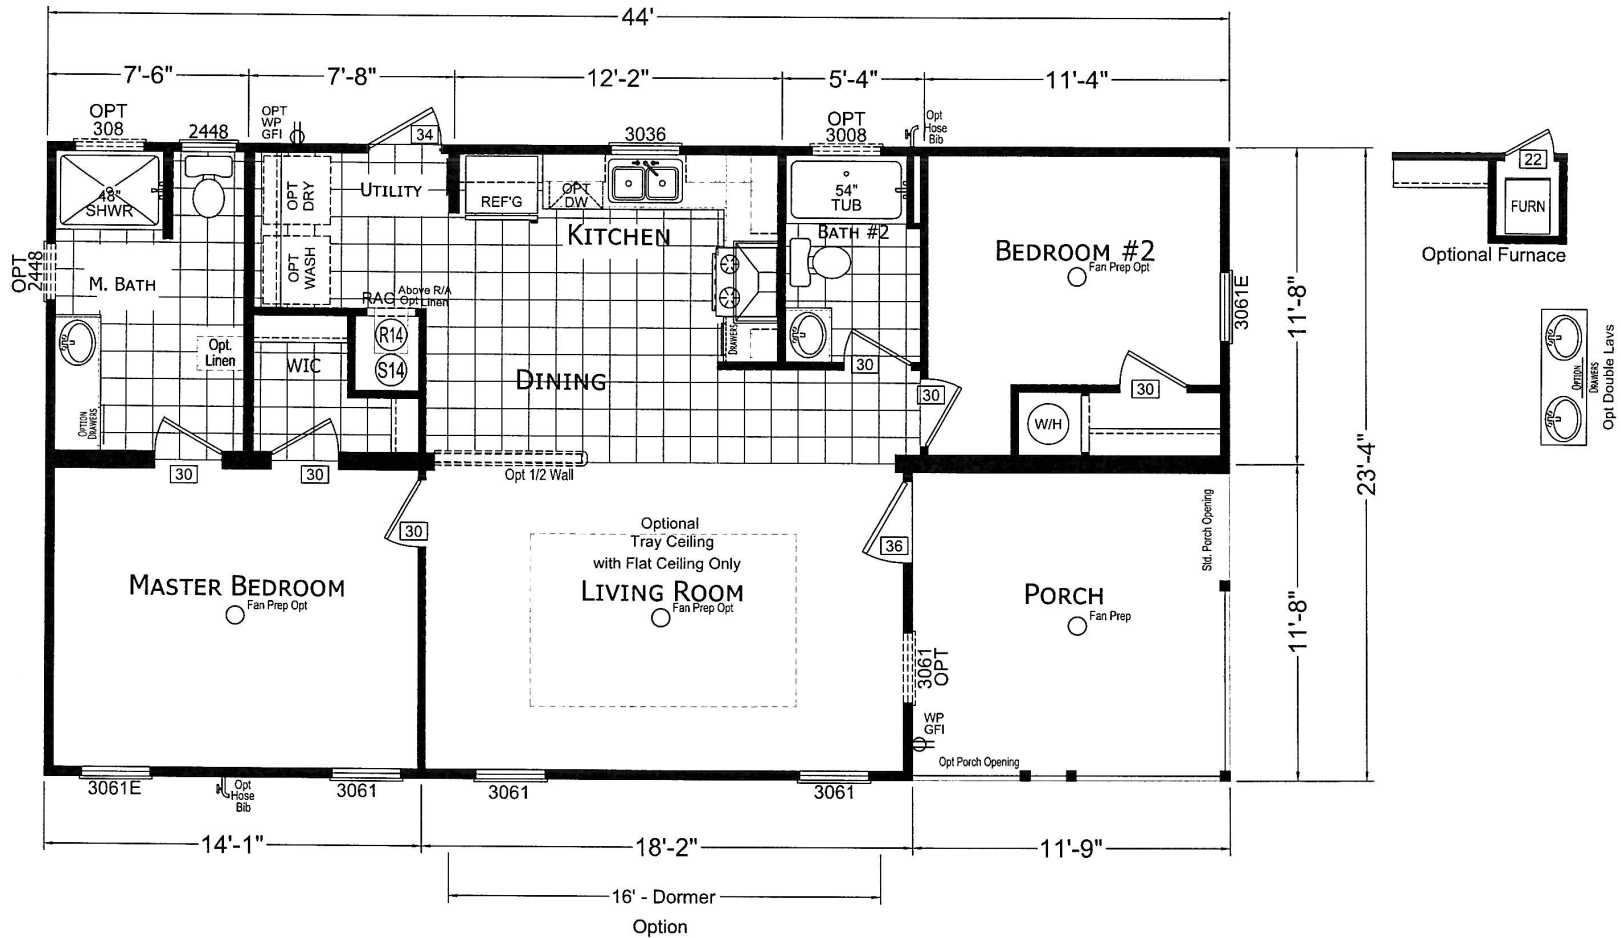

Fossil Creek

Signature Series

1027 SQ. FT. (Approximate) 2 Bedrooms, 2 Baths

Last Updated: 2-24-25

FACTORY EXPO HOME CENTERS
 1230 SW 10th St.
 Ocala, FL 34471

FloridaFactoryDirect.com | 1-800-748-2654

IMPORTANT: Alta Cima Corp reserves the right to modify, cancel or substitute products or features of this event at any time without prior notice or obligation. Pictures and other promotional materials are representative and may depict or contain floor plans, square footages, elevations, options, upgrades, extra design features, decorations, floor coverings, specialty light fixtures, custom paint and wall coverings, window treatments, landscaping, sound and alarm systems, furnishings, appliances, and other designer/decorator features and amenities that are not included as part of the home and/or may not be available at all locations. Home, pricing and community information is subject to change, and homes to prior sale, at any time without notice or obligation. ©2020 Alta Cima Corp. All rights reserved.