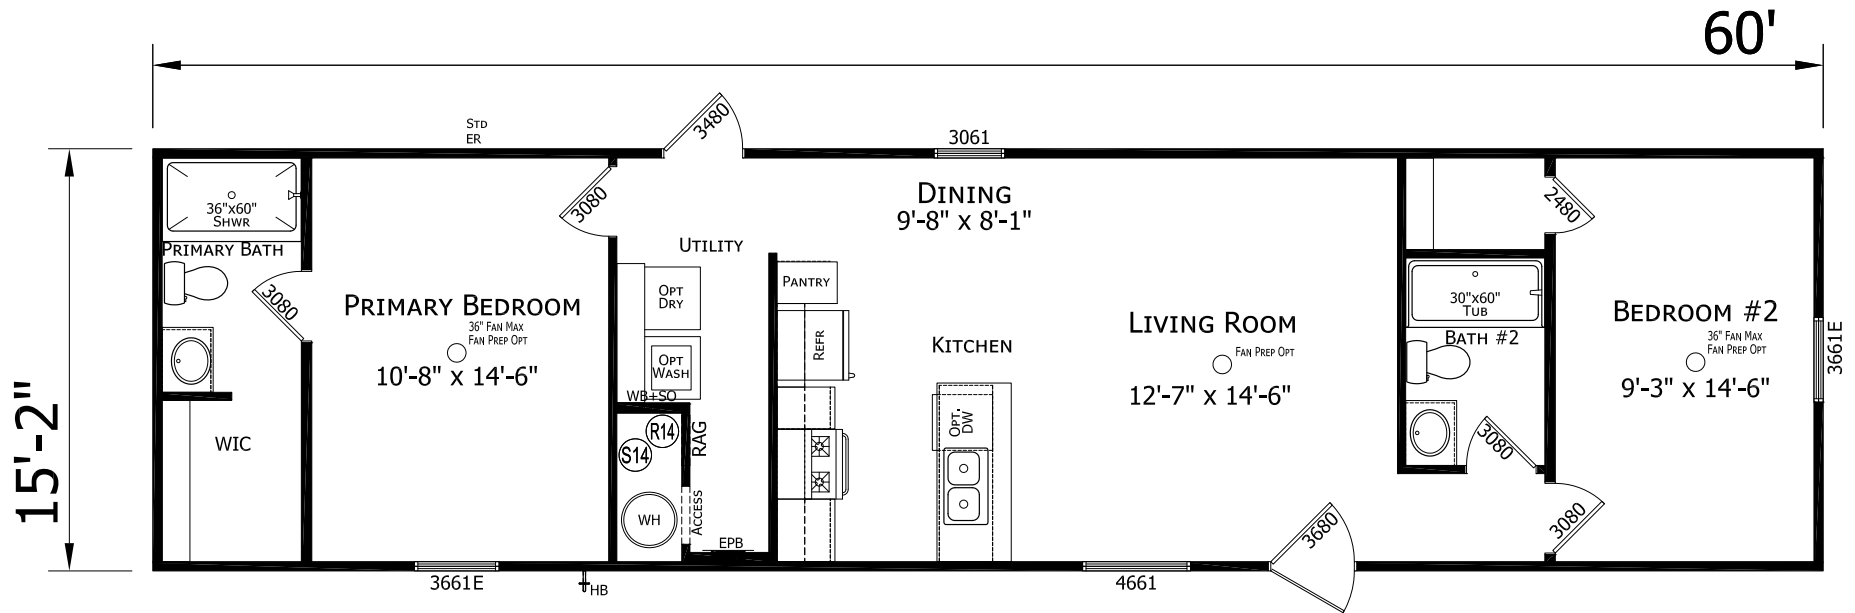

Flemming

Prime Series

910 SQ. FT. (Approximate) 2 Bedroom, 2 Bath

Last Updated: 6-24-24

FACTORY EXPO HOME CENTERS
 1230 SW 10th St.
 Ocala, FL 34471

FloridaFactoryDirect.com | 1-800-748-2654

IMPORTANT: Alta Cima Corp reserves the right to modify, cancel or substitute products or features of this event at any time without prior notice or obligation. Pictures and other promotional materials are representative and may depict or contain floor plans, square footages, elevations, options, upgrades, extra design features, decorations, floor coverings, specialty light fixtures, custom paint and wall coverings, window treatments, landscaping, sound and alarm systems, furnishings, appliances, and other designer/decorator features and amenities that are not included as part of the home and/or may not be available at all locations. Home, pricing and community information is subject to change, and homes to prior sale, at any time without notice or obligation. ©2020 Alta Cima Corp. All rights reserved.