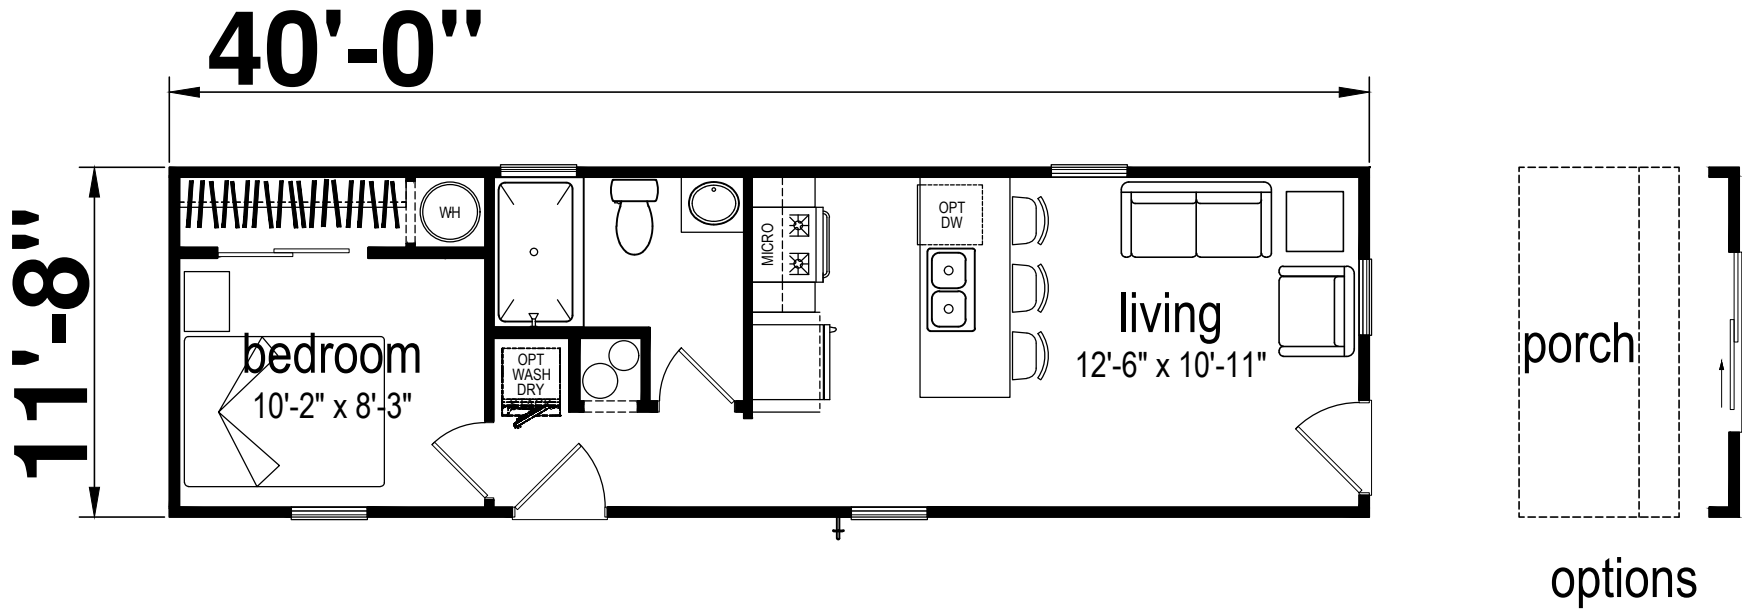

Felkel

Champion Series

467 SQ. FT. (Approximate) 1 Bedroom, 1 Bath

Last Updated: 3-18-25

FACTORY EXPO HOME CENTERS
1230 SW 10th St.
Ocala, FL 34471

FloridaFactoryDirect.com | 1-800-748-2654

IMPORTANT: Alta Cima Corp reserves the right to modify, cancel or substitute products or features of this event at any time without prior notice or obligation. Pictures and other promotional materials are representative and may depict or contain floor plans, square footages, elevations, options, upgrades, extra design features, decorations, floor coverings, specialty light fixtures, custom paint and wall coverings, window treatments, landscaping, sound and alarm systems, furnishings, appliances, and other designer/decorator features and amenities that are not included as part of the home and/or may not be available at all locations. Home, pricing and community information is subject to change, and homes to prior sale, at any time without notice or obligation. ©2020 Alta Cima Corp. All rights reserved.