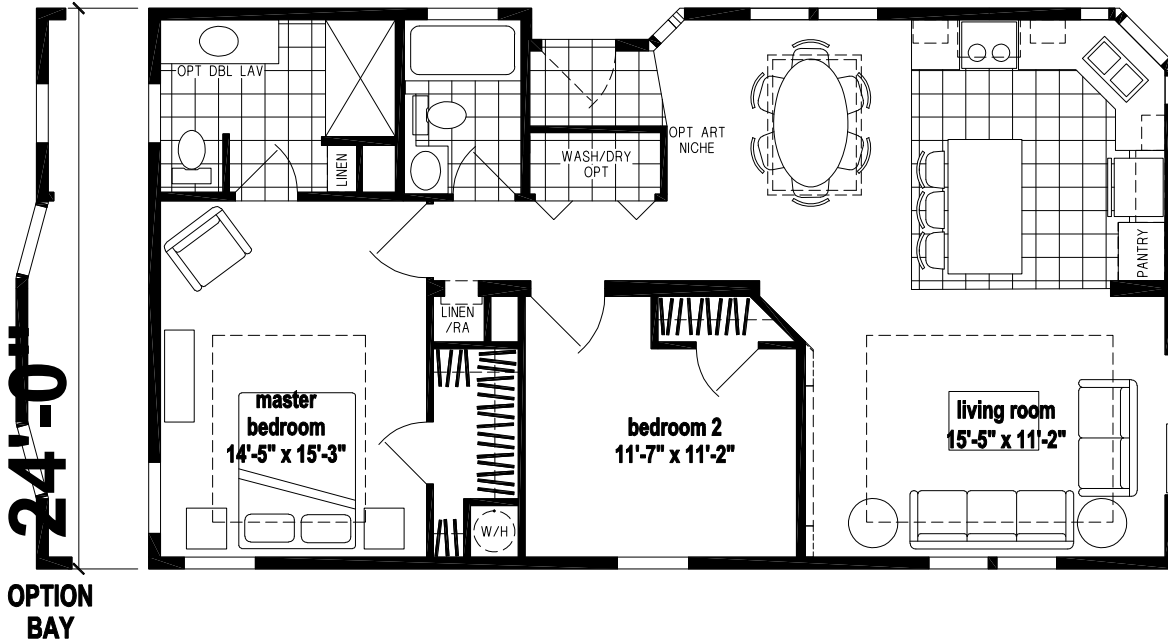

Ellaville

Silver Springs Limited Series

1,045 SQ. FT. (Approximate) 2 Bedrooms, 2 Baths

Last Updated: 5-9-22

44'-0"

OPTION LAUNDRY ROOM

FACTORY EXPO HOME CENTERS
1230 SW 10th St.
Ocala, FL 34471

FloridaFactoryDirect.com | 1-800-748-2654