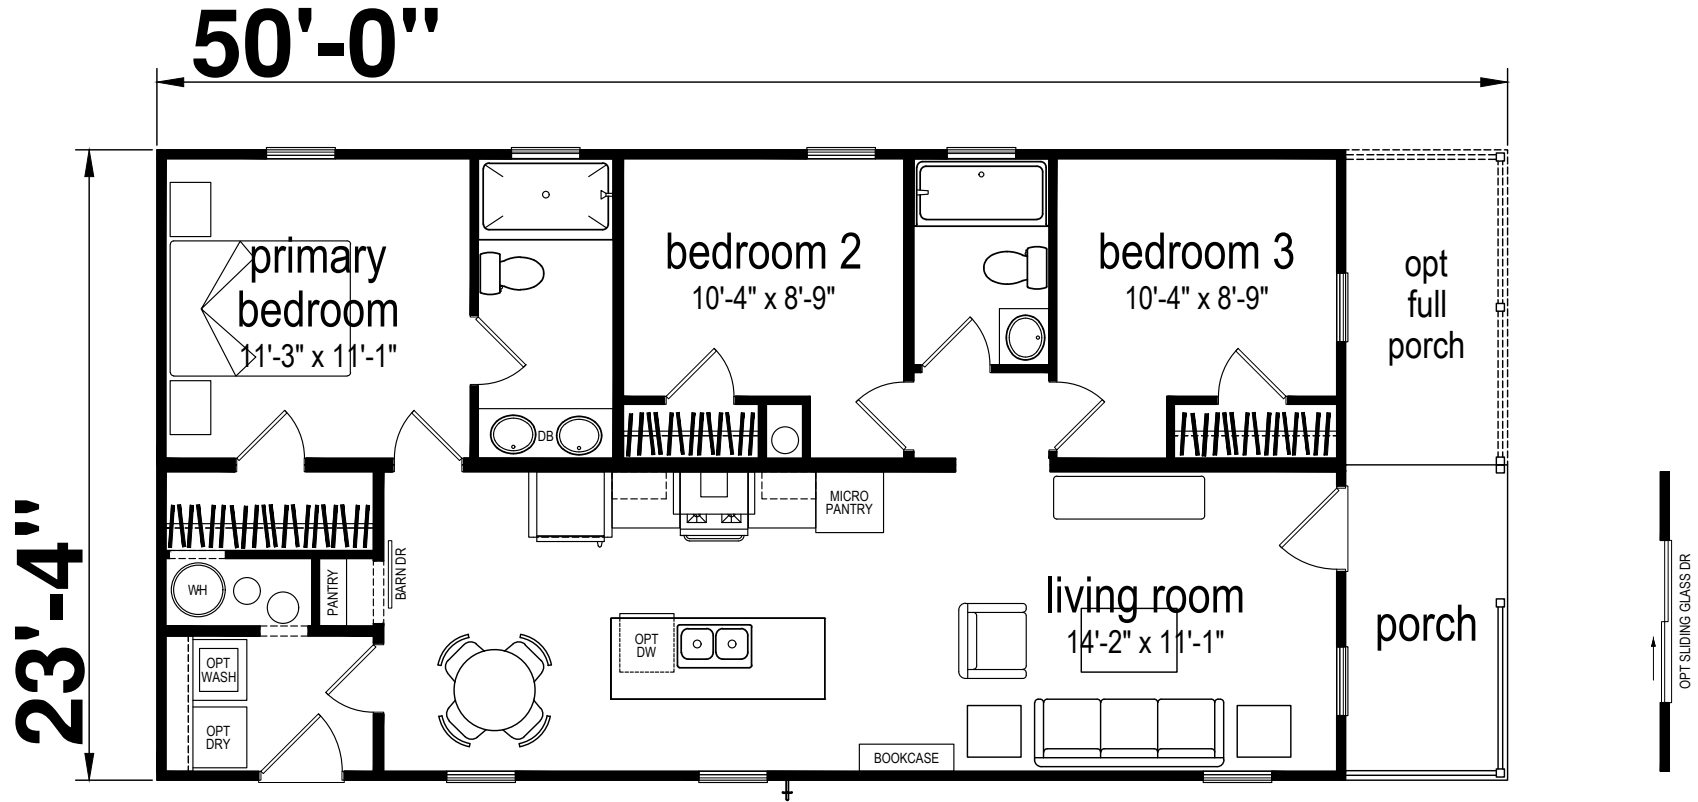

# Dolliver

Key Largo Series

1,027 SQ. FT. (Approximate) 3 Bedrooms, 2 Baths

Last Updated: 8-27-25