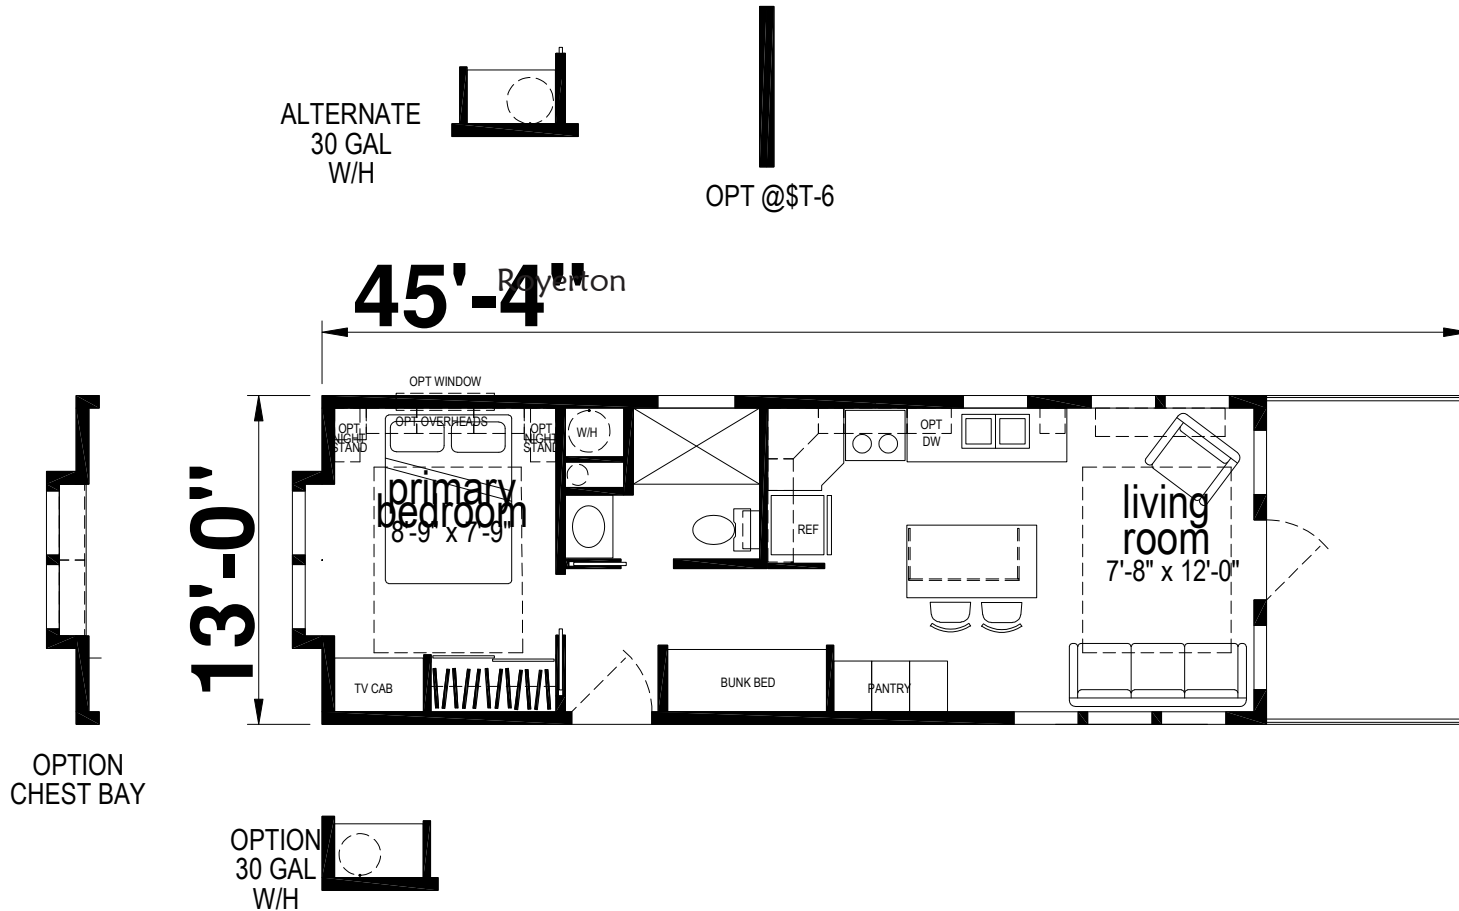

Dempsey

Palm Bay Series

588 SQ. FT. (Approximate) 1 Bedroom, 1 Bath

Last Updated: 7-3-25

FACTORY EXPO HOME CENTERS
 1230 SW 10th St.
 Ocala, FL 34471

FloridaFactoryDirect.com | 1-800-748-2654

IMPORTANT: Alta Cima Corp reserves the right to modify, cancel or substitute products or features of this event at any time without prior notice or obligation. Pictures and other promotional materials are representative and may depict or contain floor plans, square footages, elevations, options, upgrades, extra design features, decorations, floor coverings, specialty light fixtures, custom paint and wall coverings, window treatments, landscaping, sound and alarm systems, furnishings, appliances, and other designer/decorator features and amenities that are not included as part of the home and/or may not be available at all locations. Home, pricing and community information is subject to change, and homes to prior sale, at any time without notice or obligation. ©2020 Alta Cima Corp. All rights reserved.