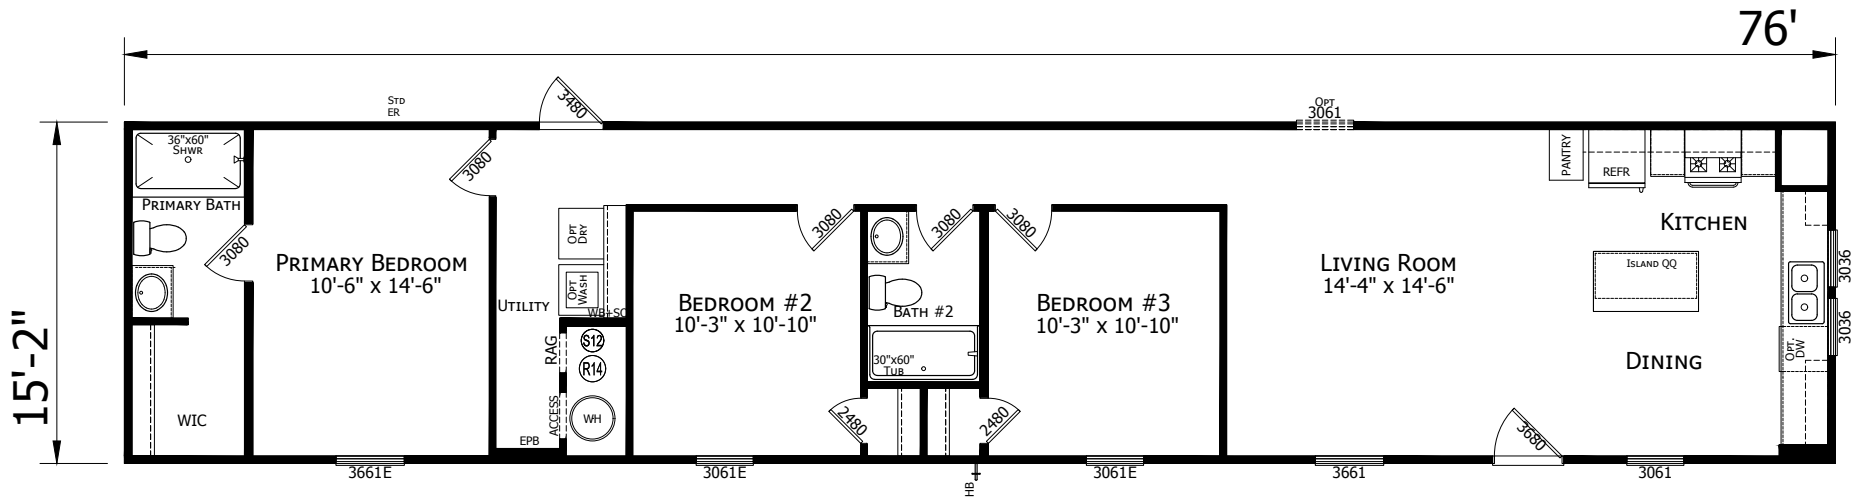

Culberson

Prime Series

1154 SQ. FT. (Approximate) 2 Bedroom, 2 Bath

Last Updated: 4-24-25

FACTORY EXPO HOME CENTERS
 1230 SW 10th St.
 Ocala, FL 34471

FloridaFactoryDirect.com | 1-800-748-2654

IMPORTANT: Alta Cima Corp reserves the right to modify, cancel or substitute products or features of this event at any time without prior notice or obligation. Pictures and other promotional materials are representative and may depict or contain floor plans, square footages, elevations, options, upgrades, extra design features, decorations, floor coverings, specialty light fixtures, custom paint and wall coverings, window treatments, landscaping, sound and alarm systems, furnishings, appliances, and other designer/decorator features and amenities that are not included as part of the home and/or may not be available at all locations. Home, pricing and community information is subject to change, and homes to prior sale, at any time without notice or obligation. ©2020 Alta Cima Corp. All rights reserved.