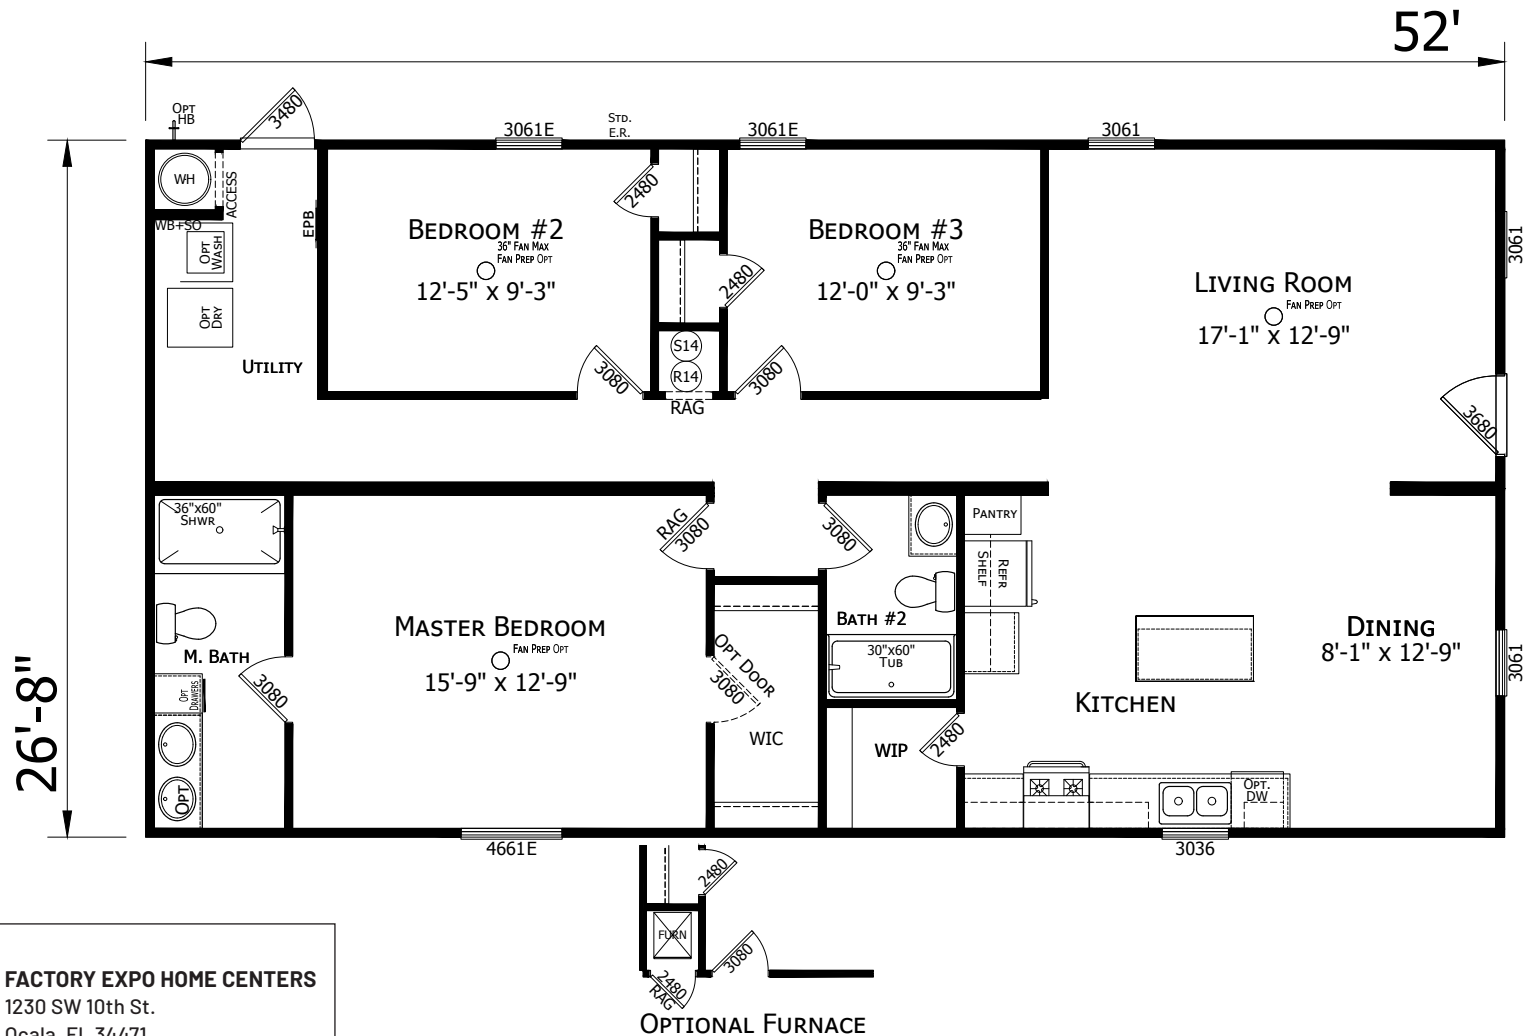

Cudjoe

Prime Series

1,387 SQ. FT. (Approximate) 3 Bedroom, 2 Bath

Last Updated: 6-24-24

FACTORY EXPO HOME CENTERS
 1230 SW 10th St.
 Ocala, FL 34471

FloridaFactoryDirect.com | 1-800-748-2654

IMPORTANT: Alta Cima Corp reserves the right to modify, cancel or substitute products or features of this event at any time without prior notice or obligation. Pictures and other promotional materials are representative and may depict or contain floor plans, square footages, elevations, options, upgrades, extra design features, decorations, floor coverings, specialty light fixtures, custom paint and wall coverings, window treatments, landscaping, sound and alarm systems, furnishings, appliances, and other designer/decorator features and amenities that are not included as part of the home and/or may not be available at all locations. Home, pricing and community information is subject to change, and homes to prior sale, at any time without notice or obligation. ©2020 Alta Cima Corp. All rights reserved.