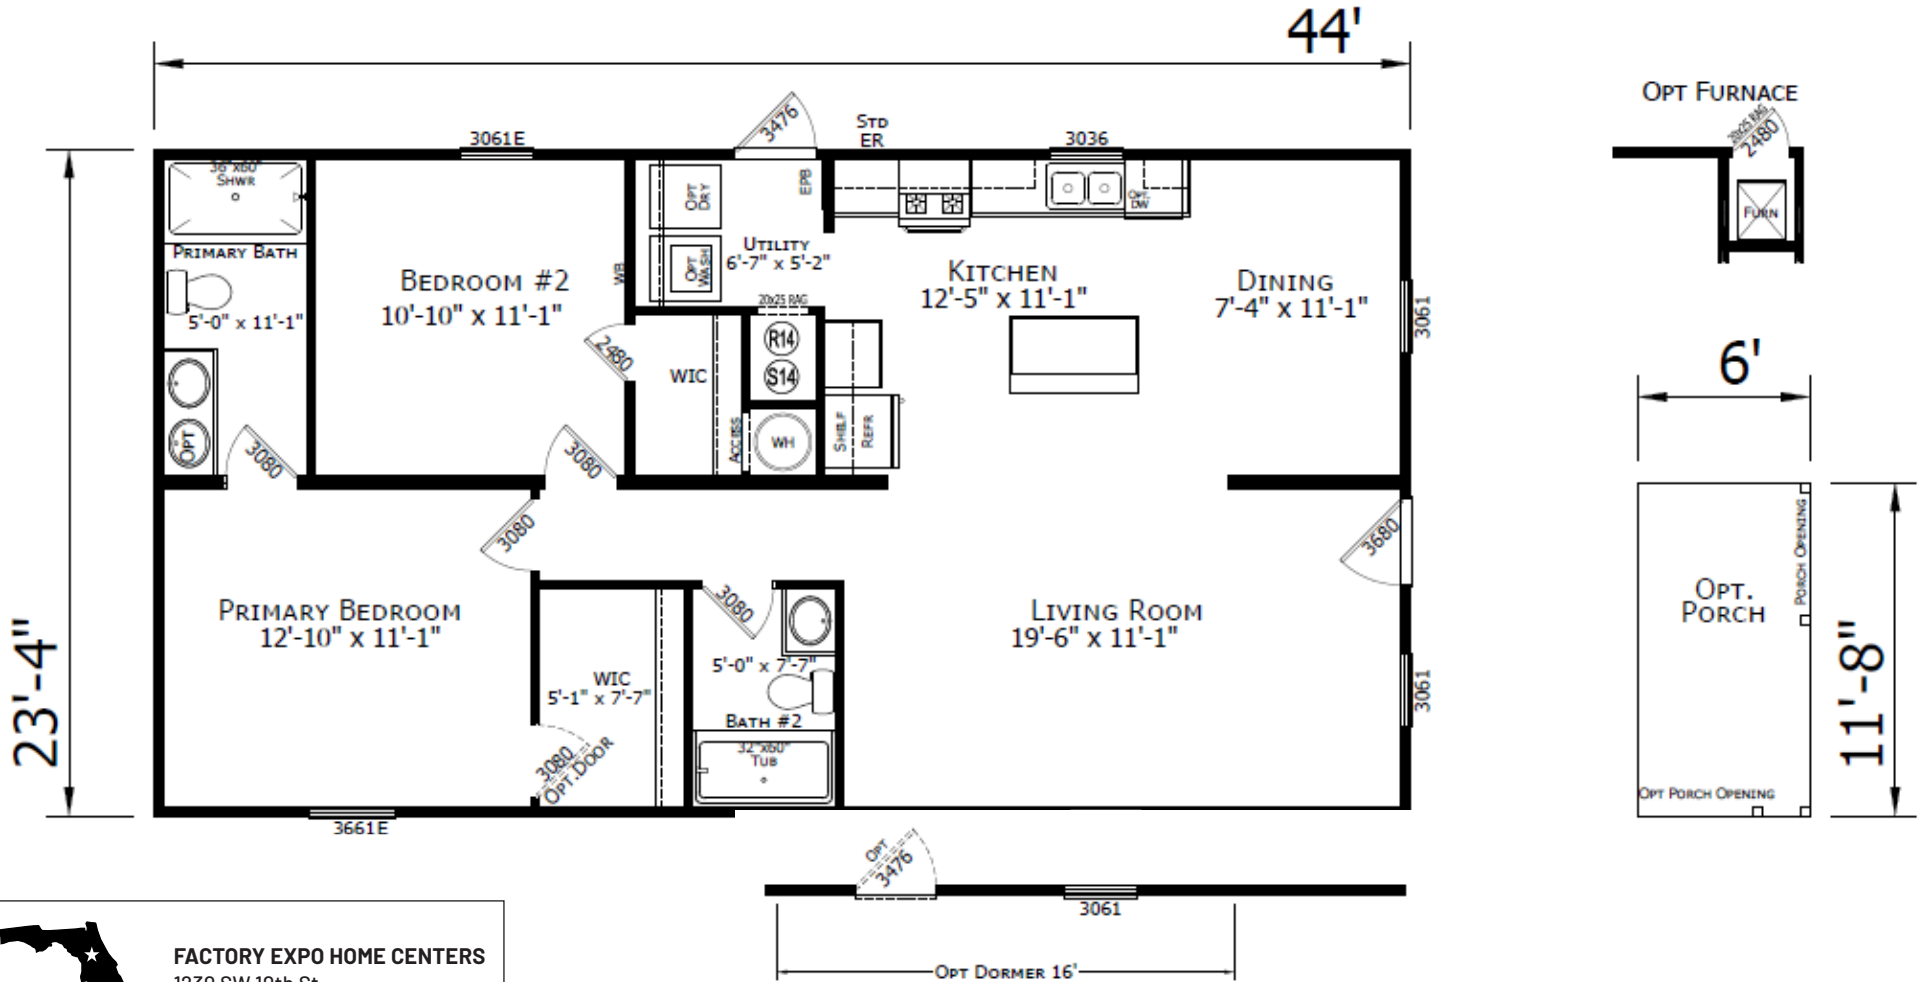

Cotterel

Lake Manor Series

1027 SQ. FT. (Approximate) 2 Bedrooms, 2 Baths

Last Updated: 2-24-25

FACTORY EXPO HOME CENTERS
 1230 SW 10th St.
 Ocala, FL 34471

FloridaFactoryDirect.com | 1-800-748-2654

IMPORTANT: Alta Cima Corp reserves the right to modify, cancel or substitute products or features of this event at any time without prior notice or obligation. Pictures and other promotional materials are representative and may depict or contain floor plans, square footages, elevations, options, upgrades, extra design features, decorations, floor coverings, specialty light fixtures, custom paint and wall coverings, window treatments, landscaping, sound and alarm systems, furnishings, appliances, and other designer/decorator features and amenities that are not included as part of the home and/or may not be available at all locations. Home, pricing and community information is subject to change, and homes to prior sale, at any time without notice or obligation. ©2020 Alta Cima Corp. All rights reserved.