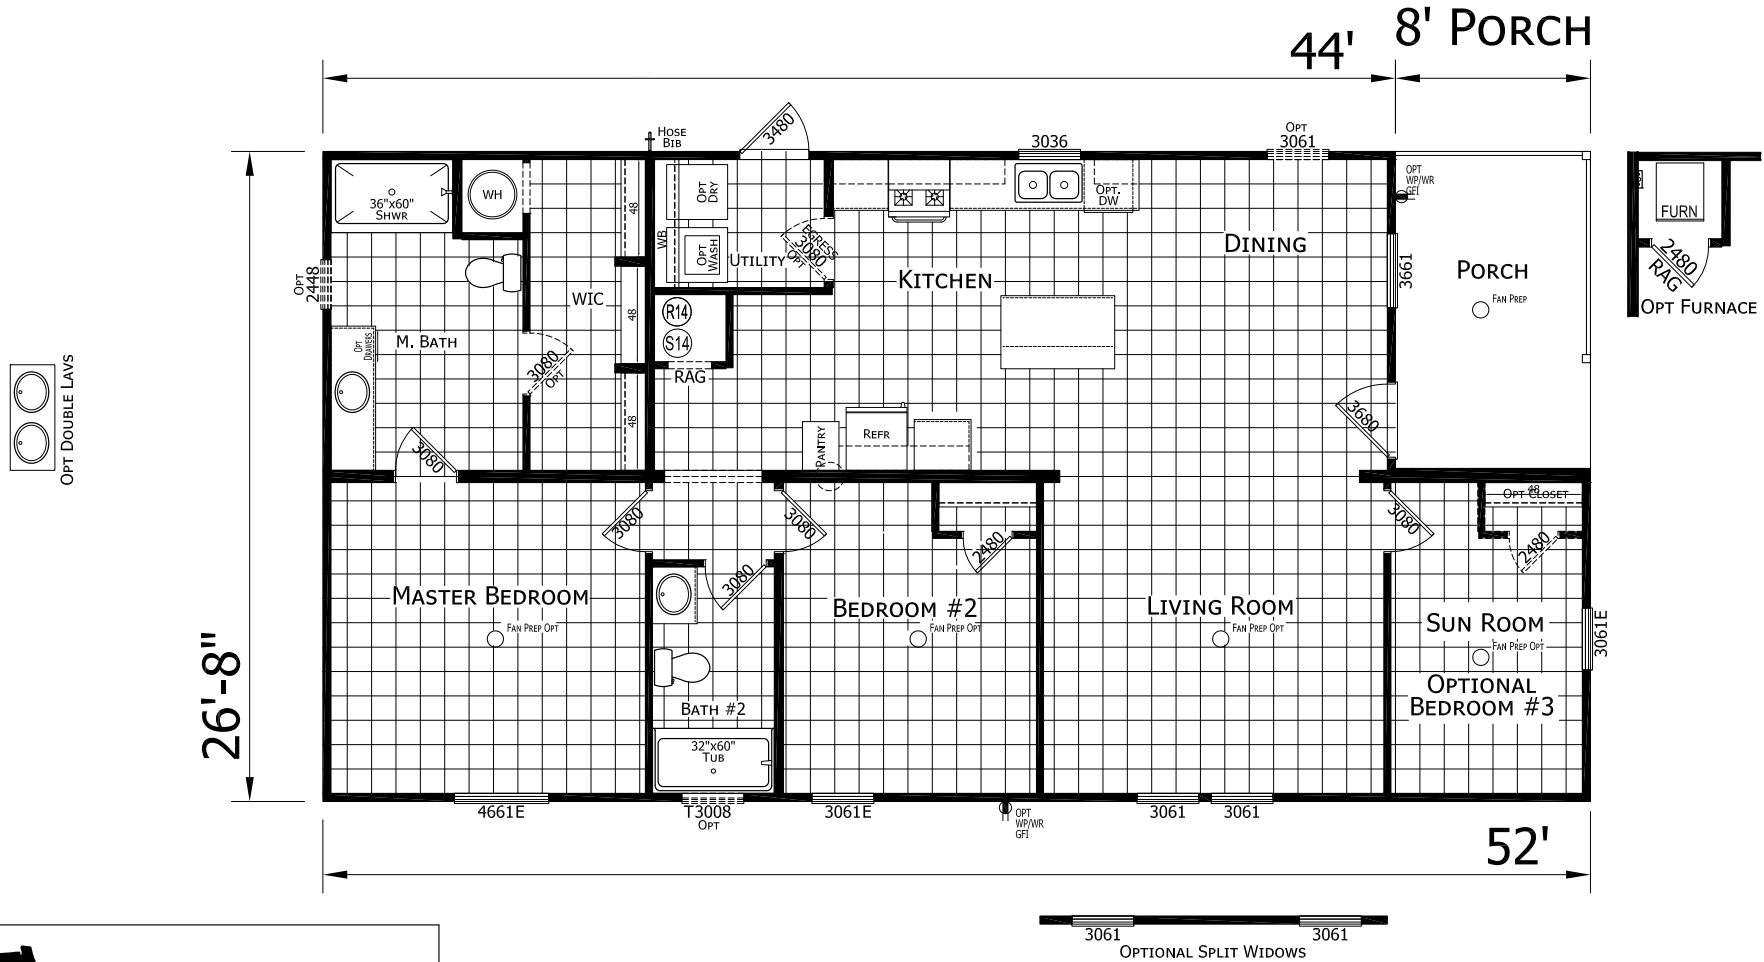

# Cortella

Lake Manor Series

1280 SQ. FT. (Approximate) 2 Bedrooms, 2 Baths

Last Updated: 2-24-25

**FACTORY EXPO HOME CENTERS**  
1230 SW 10th St.  
Ocala, FL 34471

**FloridaFactoryDirect.com | 1-800-748-2654**