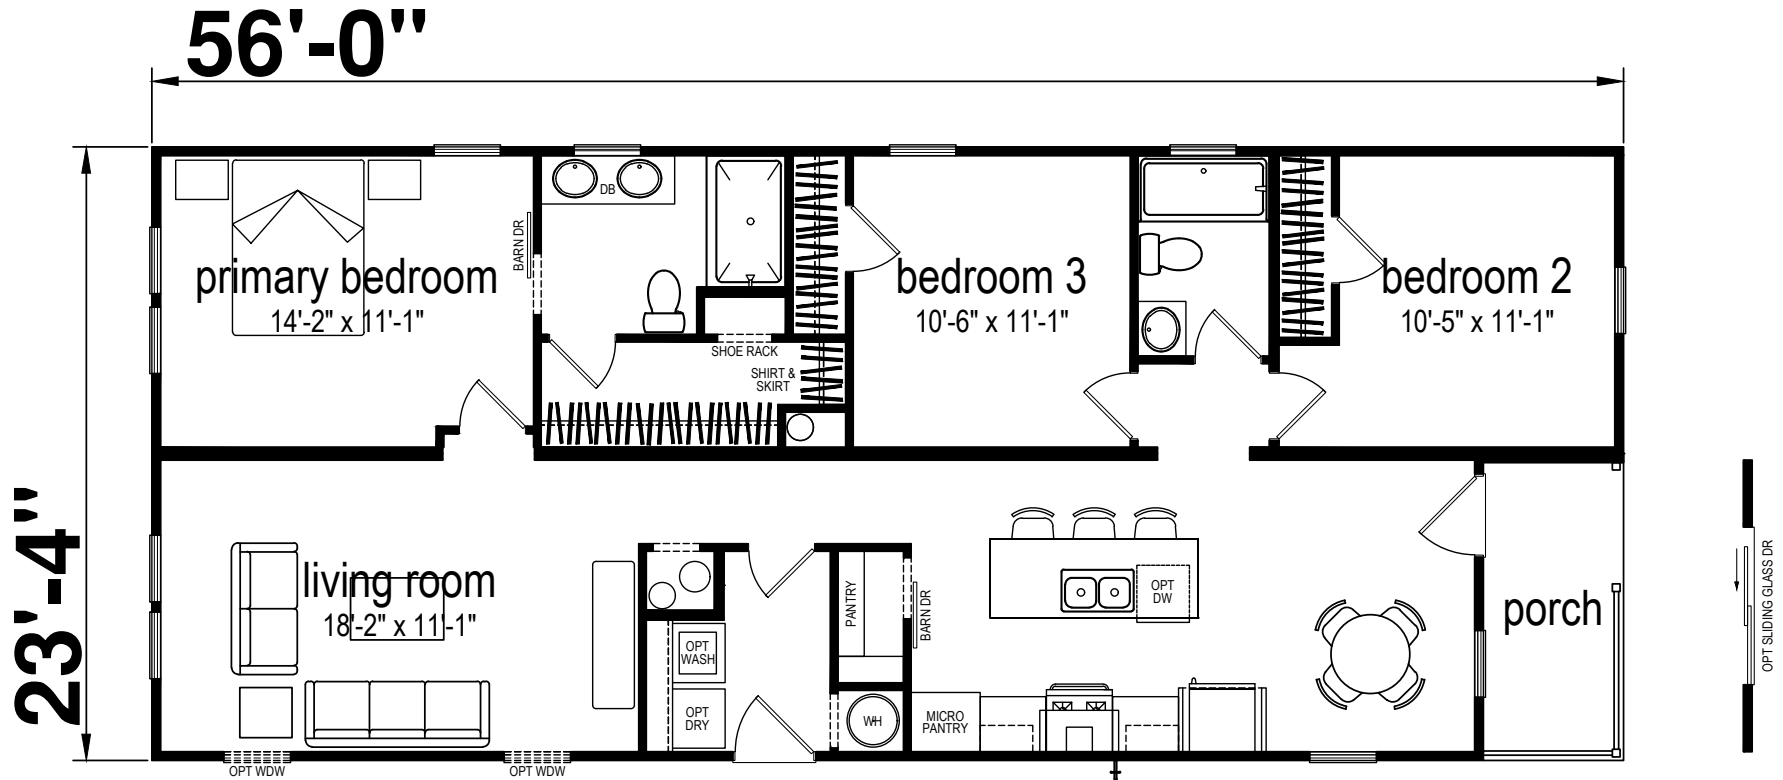

Cordoba

Key Largo Series

1,246 SQ. FT. (Approximate) 3 Bedrooms, 2 Baths

Last Updated: 8-27-25

FACTORY EXPO HOME CENTERS

1230 SW 10th St.
Ocala, FL 34471

FloridaFactoryDirect.com | 1-800-748-2654

IMPORTANT: Alta Cima Corp reserves the right to modify, cancel or substitute products or features of this event at any time without prior notice or obligation. Pictures and other promotional materials are representative and may depict or contain floor plans, square footages, elevations, options, upgrades, extra design features, decorations, floor coverings, specialty light fixtures, custom paint and wall coverings, window treatments, landscaping, sound and alarm systems, furnishings, appliances, and other designer/decorator features and amenities that are not included as part of the home and/or may not be available at all locations. Home, pricing and community information is subject to change, and homes to prior sale, at any time without notice or obligation. ©2020 Alta Cima Corp. All rights reserved.