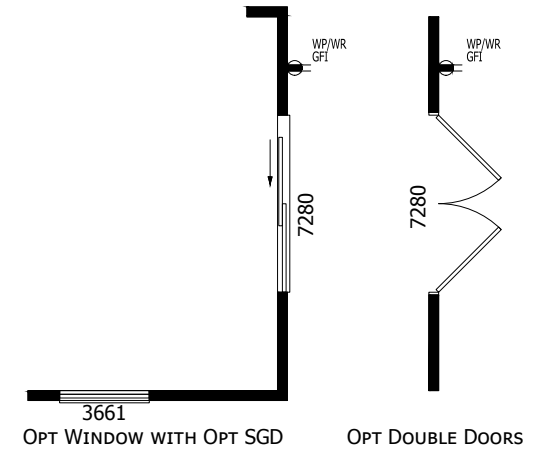

Brightwall

Redman Trinity Series

493 SQ. FT. (Approximate) 1 Bedroom, 1 Bath

Last Updated: 2-24-25

FACTORY EXPO HOME CENTERS
1230 SW 10th St.
Ocala, FL 34471

FloridaFactoryDirect.com | 1-800-748-2654

IMPORTANT: Alta Cima Corp reserves the right to modify, cancel or substitute products or features of this event at any time without prior notice or obligation. Pictures and other promotional materials are representative and may depict or contain floor plans, square footages, elevations, options, upgrades, extra design features, decorations, floor coverings, specialty light fixtures, custom paint and wall coverings, window treatments, landscaping, sound and alarm systems, furnishings, appliances, and other designer/decorator features and amenities that are not included as part of the home and/or may not be available at all locations. Home, pricing and community information is subject to change, and homes to prior sale, at any time without notice or obligation. ©2020 Alta Cima Corp. All rights reserved.