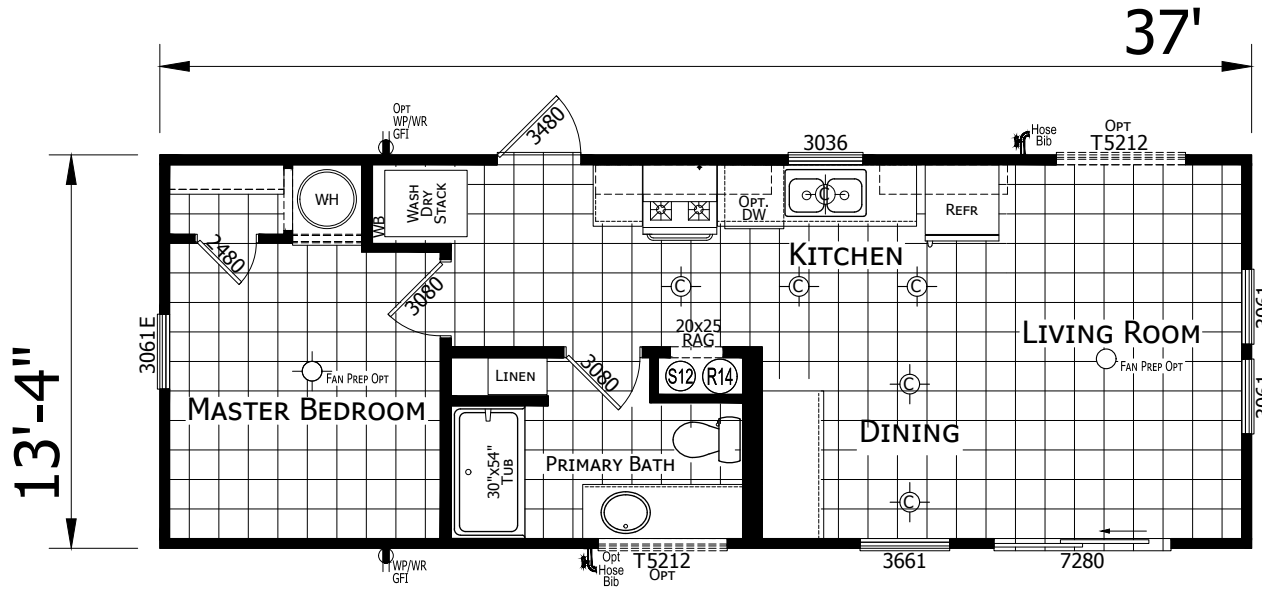

Brightwall

Redman Trinity Series

493 SQ. FT. (Approximate) 1 Bedroom, 1 Bath

Last Updated: 2-24-25

FACTORY EXPO HOME CENTERS
1230 SW 10th St.
Ocala, FL 34471

FloridaFactoryDirect.com | 1-800-748-2654

IMPORTANT: Alta Cima Corp reserves the right to modify, cancel or substitute products or features of this event at any time without prior notice or obligation. Pictures and other promotional materials are representative and may depict or contain floor plans, square footages, elevations, options, upgrades, extra design features, decorations, floor coverings, specialty light fixtures, custom paint and wall coverings, window treatments, landscaping, sound and alarm systems, furnishings, appliances, and other designer/decorator features and amenities that are not included as part of the home and/or may not be available at all locations. Home, pricing and community information is subject to change, and homes to prior sale, at any time without notice or obligation. ©2020 Alta Cima Corp. All rights reserved.