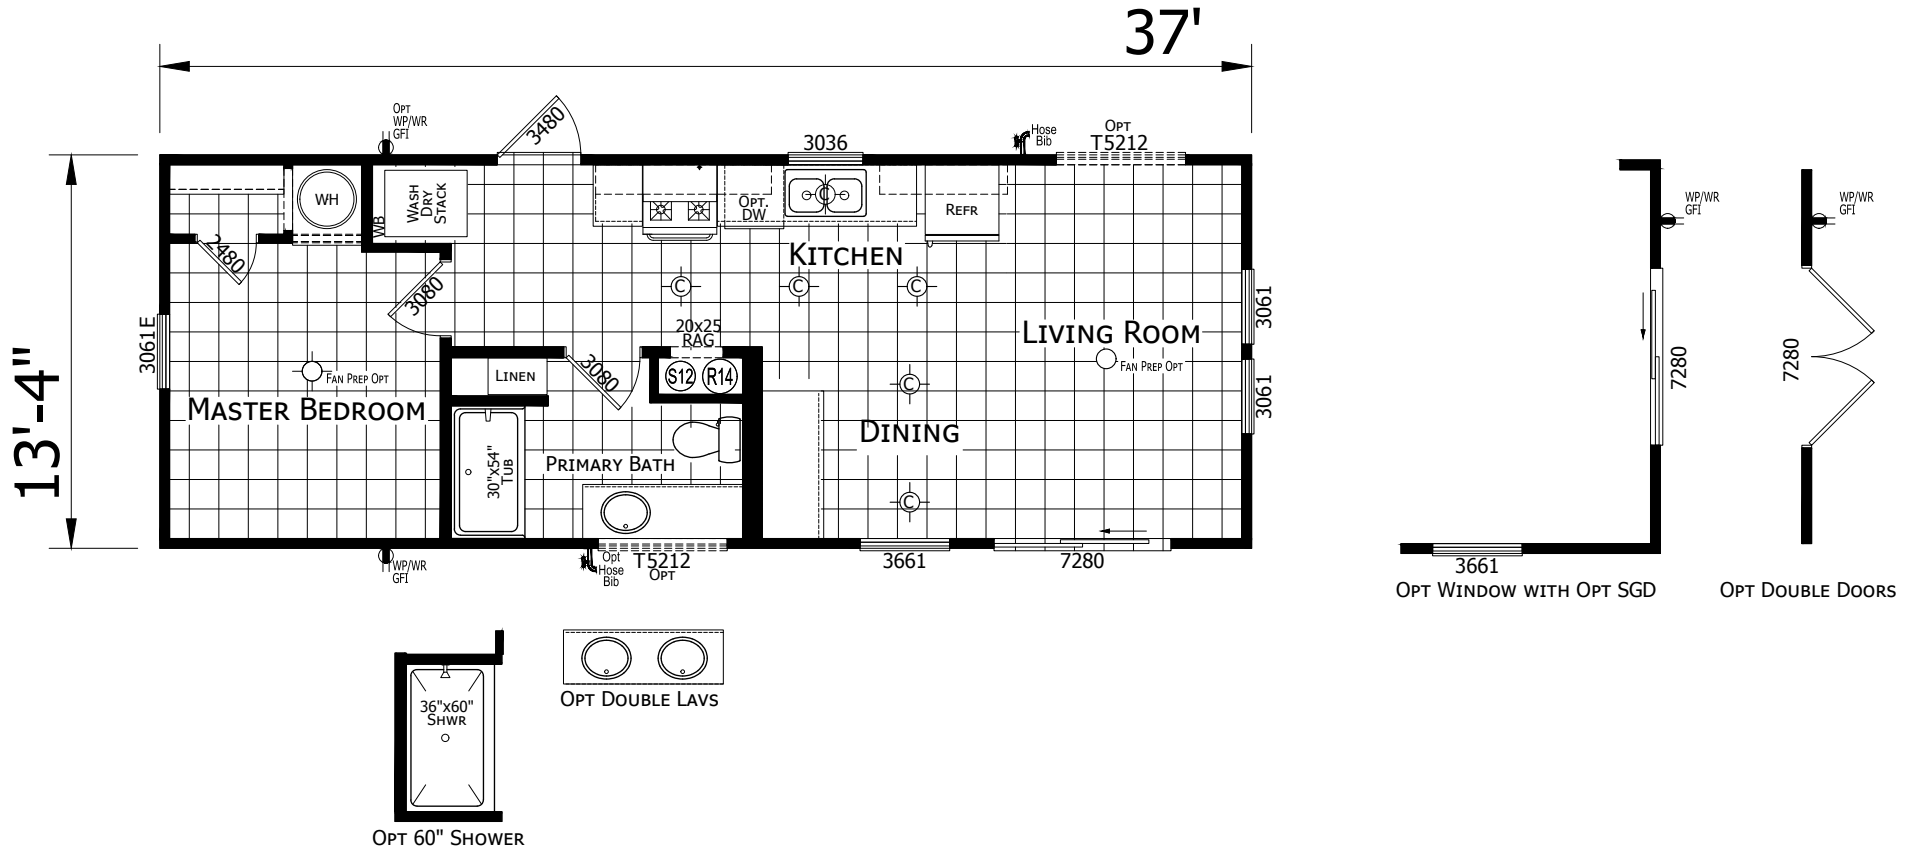

Brightwall

Redman Trinity Series

493 SQ. FT. (Approximate) 1 Bedroom, 1 Bath

Last Updated: 2-24-25

FACTORY EXPO HOME CENTERS
1230 SW 10th St.
Ocala, FL 34471

FloridaFactoryDirect.com | 1-800-748-2654

IMPORTANT: Alta Cima Corp reserves the right to modify, cancel or substitute products or features of this event at any time without prior notice or obligation. Pictures and other promotional materials are representative and may depict or contain floor plans, square footages, elevations, options, upgrades, extra design features, decorations, floor coverings, specialty light fixtures, custom paint and wall coverings, window treatments, landscaping, sound and alarm systems, furnishings, appliances, and other designer/decorator features and amenities that are not included as part of the home and/or may not be available at all locations. Home, pricing and community information is subject to change, and homes to prior sale, at any time without notice or obligation. ©2020 Alta Cima Corp. All rights reserved.