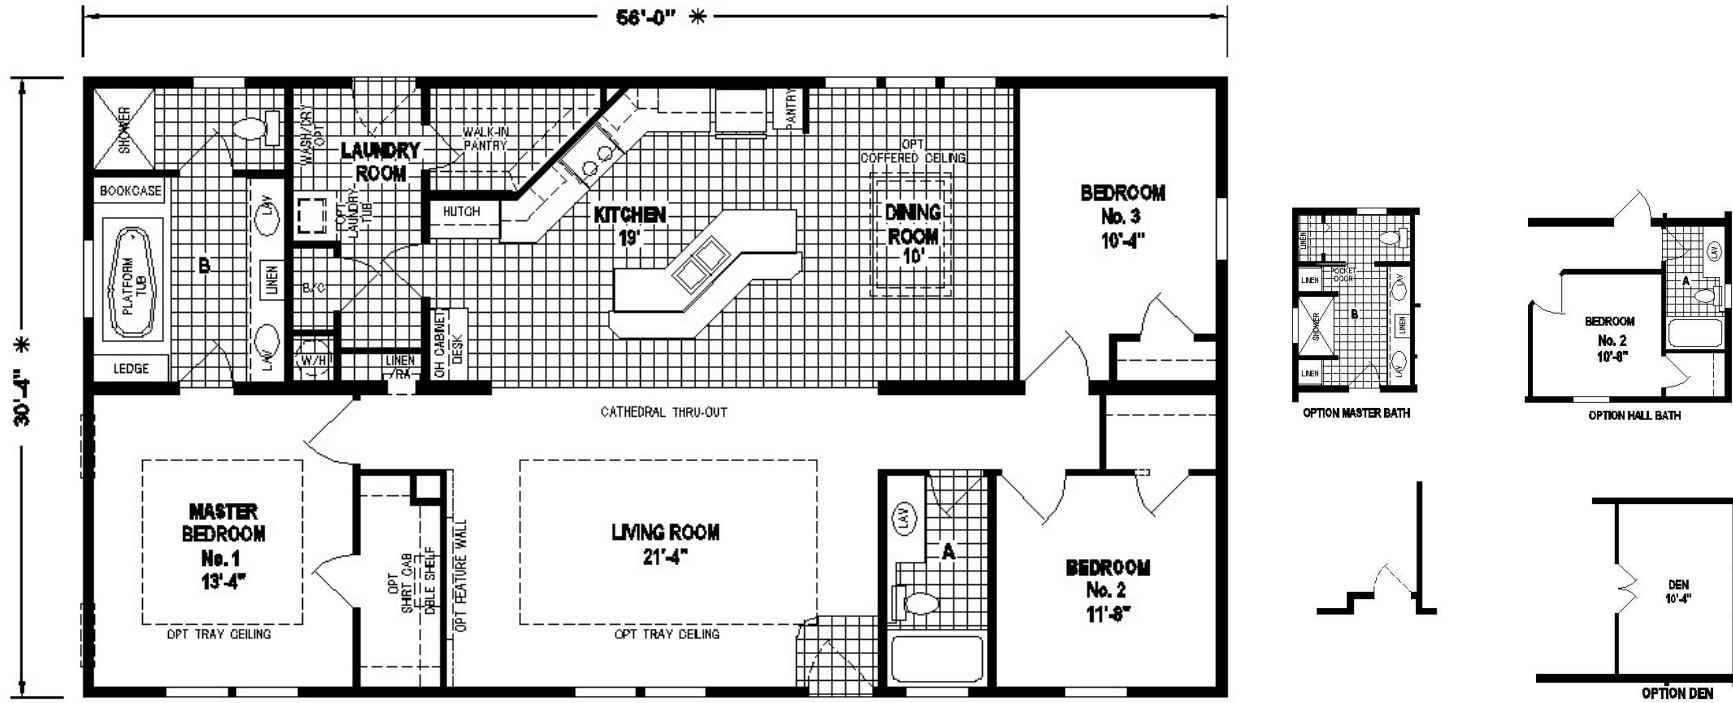

Braselton

Silver Springs Limited Series

1,698 SQ. FT. (Approximate) 3 Bedrooms, 2 Baths

Last Updated: 5-23-22

OPTION S.G.D.

FACTORY EXPO HOME CENTERS
1230 SW 10th St.
Ocala, FL 34471

FloridaFactoryDirect.com | 1-800-748-2654