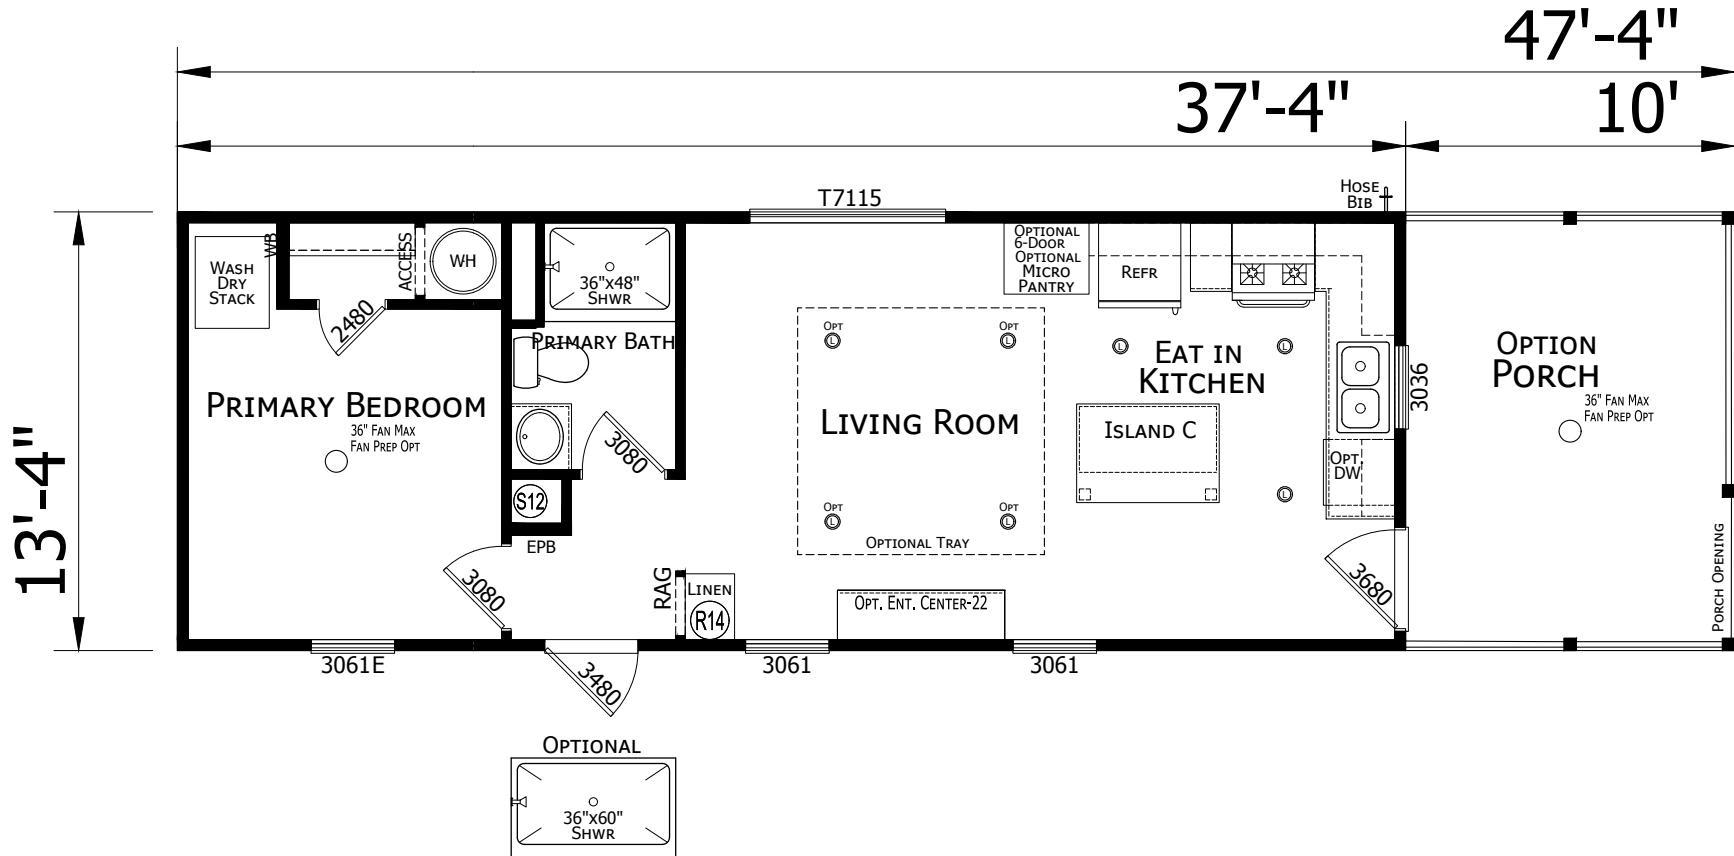

# Boulton

Redman Trinity Series

498 SQ. FT. (Approximate) 1 Bedroom, 1 Bath

Last Updated: 2-24-25

**FACTORY EXPO HOME CENTERS**  
 1230 SW 10th St.  
 Ocala, FL 34471

**FloridaFactoryDirect.com | 1-800-748-2654**