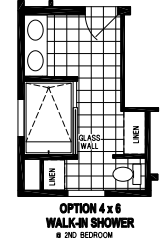

Bora Bora

Silver Springs Limited Series

1,577 SQ. FT. (Approximate) 2 Bedrooms, 2.5 Baths

Last Updated: 3-20-22

FACTORY EXPO HOME CENTERS
1230 SW 10th St.
Ocala, FL 34471

FloridaFactoryDirect.com | 1-800-748-2654