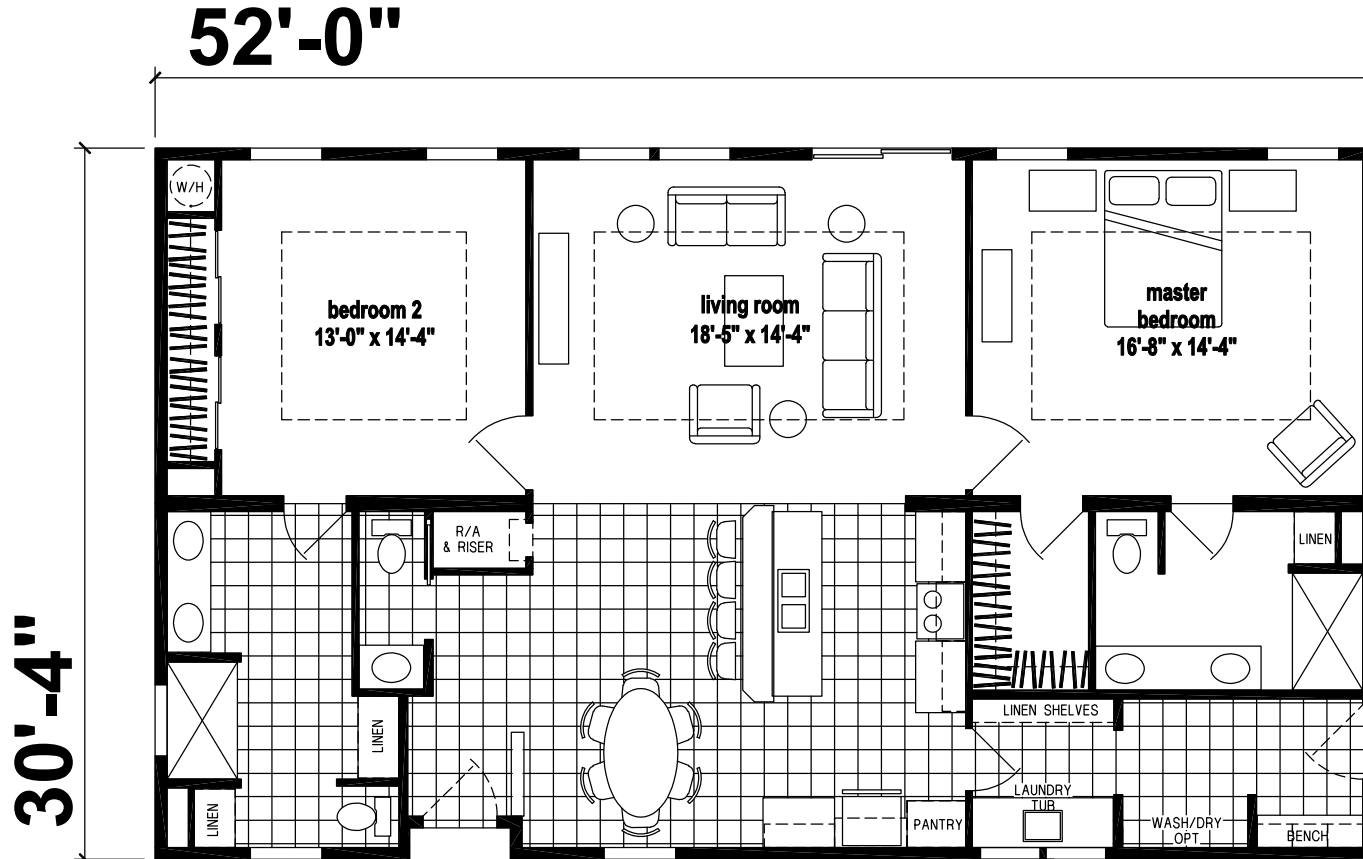

Bora Bora

Silver Springs Limited Series

1,577 SQ. FT. (Approximate) 2 Bedrooms, 2.5 Baths

Last Updated: 3-20-22

FACTORY EXPO HOME CENTERS
1230 SW 10th St.
Ocala, FL 34471

FloridaFactoryDirect.com | 1-800-748-2654