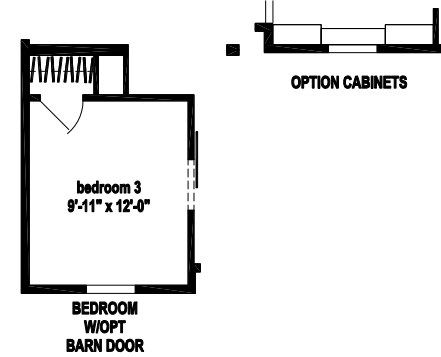

Blue Spring

Silver Springs Limited Series

1,577 SQ. FT. (Approximate) 3 Bedroom, 2 Bath

Last Updated: 4-12-22

FACTORY EXPO HOME CENTERS
1230 SW 10th St.
Ocala, FL 34471

FloridaFactoryDirect.com | 1-800-748-2654