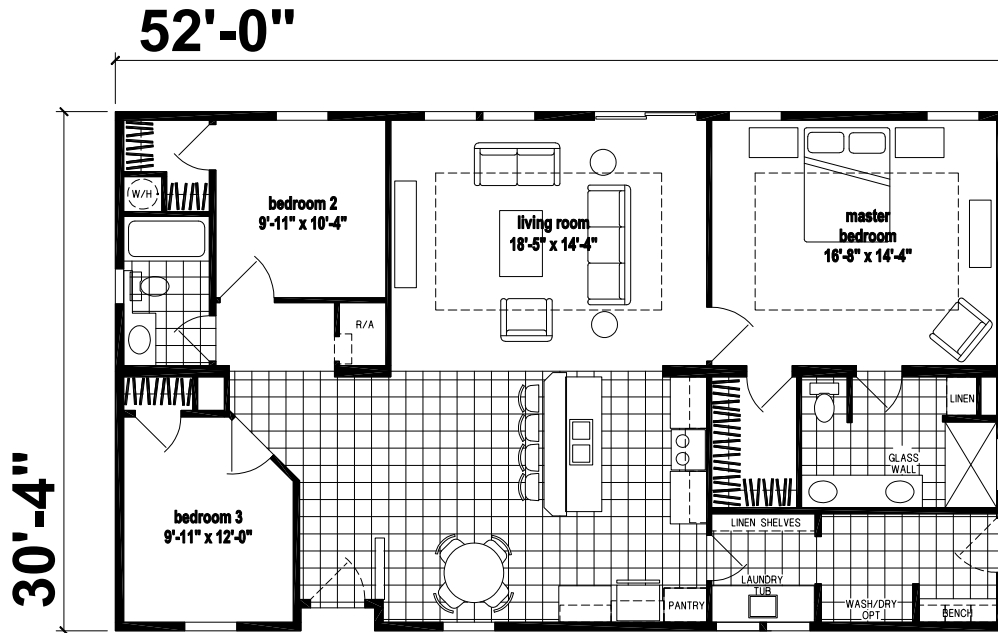

Blue Spring

Silver Springs Limited Series

1,577 SQ. FT. (Approximate) 3 Bedroom, 2 Bath

Last Updated: 4-12-22

FACTORY EXPO HOME CENTERS
1230 SW 10th St.
Ocala, FL 34471

FloridaFactoryDirect.com | 1-800-748-2654