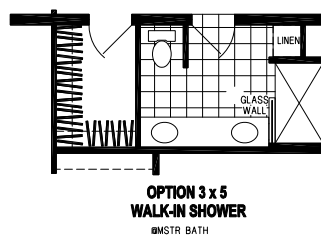

Blue Spring

Silver Springs Limited Series

1,577 SQ. FT. (Approximate) 3 Bedroom, 2 Bath

Last Updated: 4-12-22

FACTORY EXPO HOME CENTERS
1230 SW 10th St.
Ocala, FL 34471

FloridaFactoryDirect.com | 1-800-748-2654