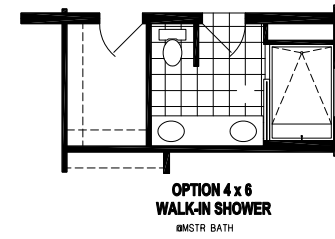

Blue Spring

Silver Springs Limited Series

1,577 SQ. FT. (Approximate) 3 Bedroom, 2 Bath

Last Updated: 4-12-22

FACTORY EXPO HOME CENTERS
1230 SW 10th St.
Ocala, FL 34471

FloridaFactoryDirect.com | 1-800-748-2654