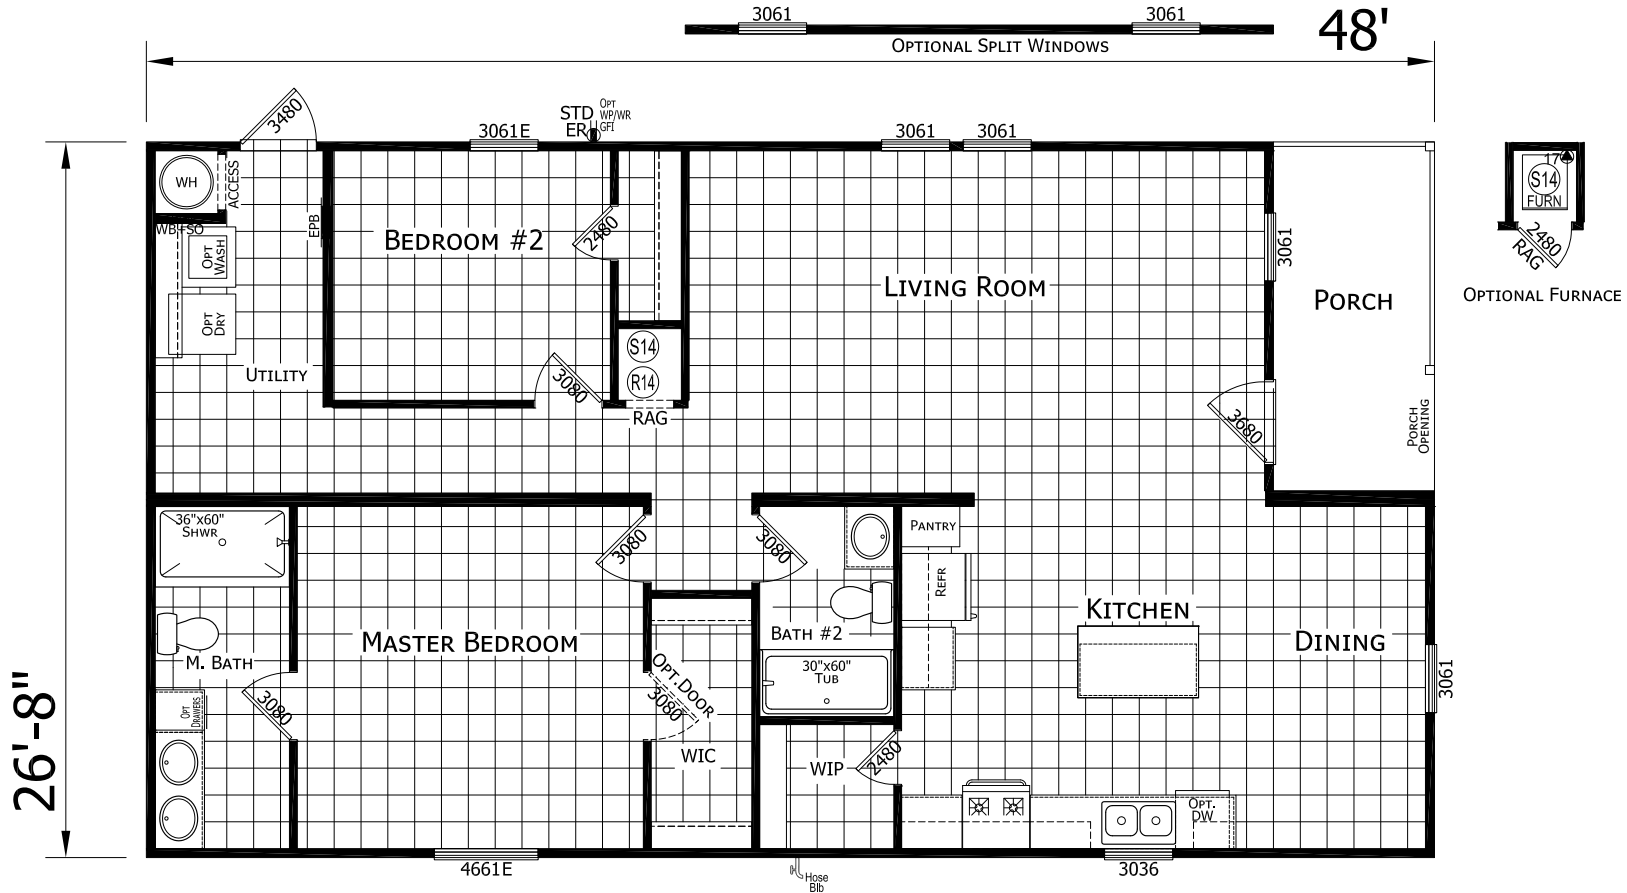

# Blossom Hill

Lake Manor Series

1201 SQ. FT. (Approximate) 2 Bedrooms, 2 Baths

Last Updated: 2-24-25

**FACTORY EXPO HOME CENTERS**  
 1230 SW 10th St.  
 Ocala, FL 34471

**FloridaFactoryDirect.com | 1-800-748-2654**