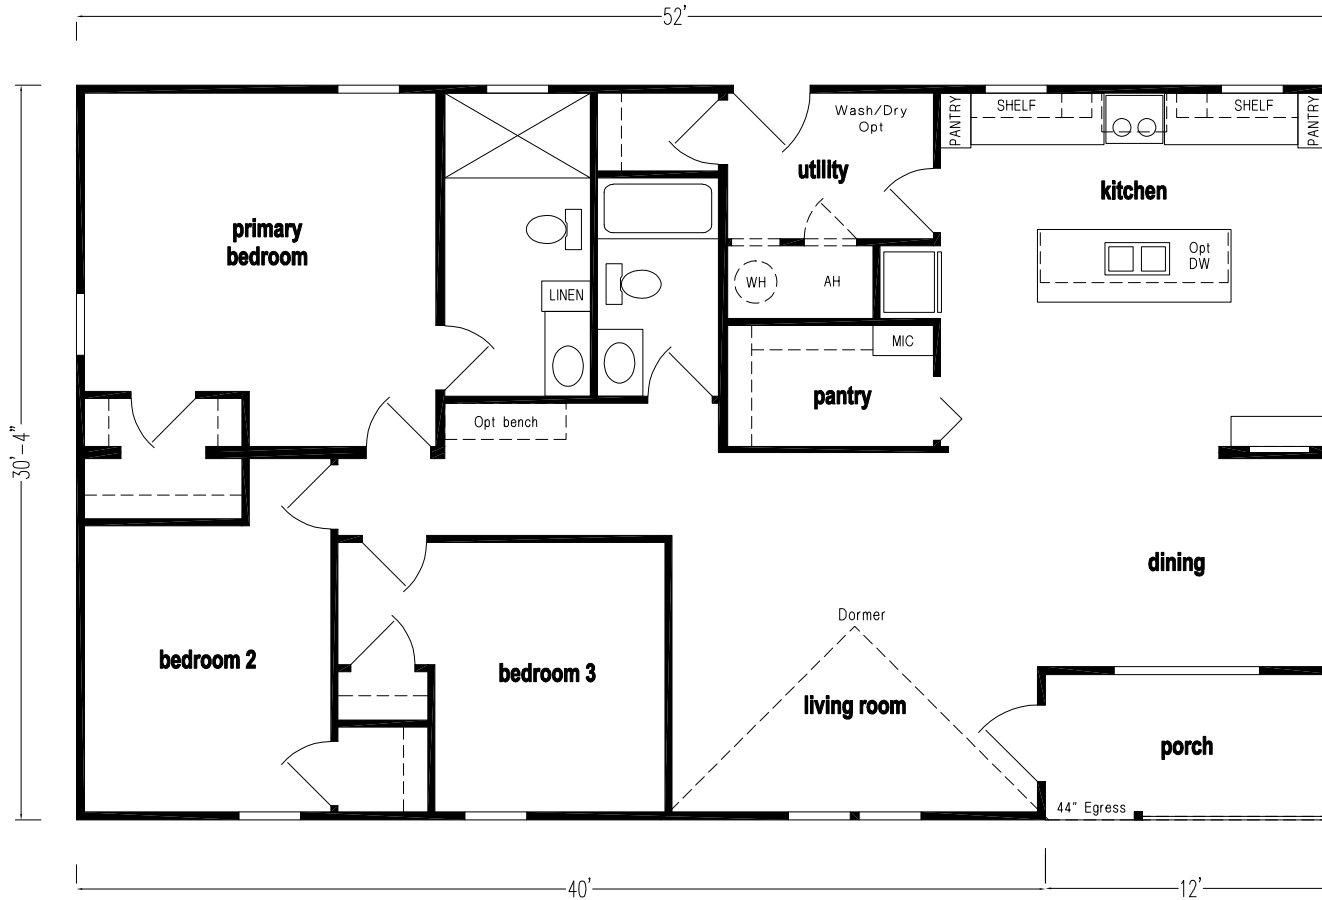

Betton

Key Largo Series

1,577 SQ. FT. (Approximate) 3 Bedrooms, 2 Baths

Last Updated: 10-15-25

FACTORY EXPO HOME CENTERS
1230 SW 10th St.
Ocala, FL 34471

FloridaFactoryDirect.com | 1-800-748-2654

IMPORTANT: Alta Cima Corp reserves the right to modify, cancel or substitute products or features of this event at any time without prior notice or obligation. Pictures and other promotional materials are representative and may depict or contain floor plans, square footages, elevations, options, upgrades, extra design features, decorations, floor coverings, specialty light fixtures, custom paint and wall coverings, window treatments, landscaping, sound and alarm systems, furnishings, appliances, and other designer/decorator features and amenities that are not included as part of the home and/or may not be available at all locations. Home, pricing and community information is subject to change, and homes to prior sale, at any time without notice or obligation. ©2020 Alta Cima Corp. All rights reserved.