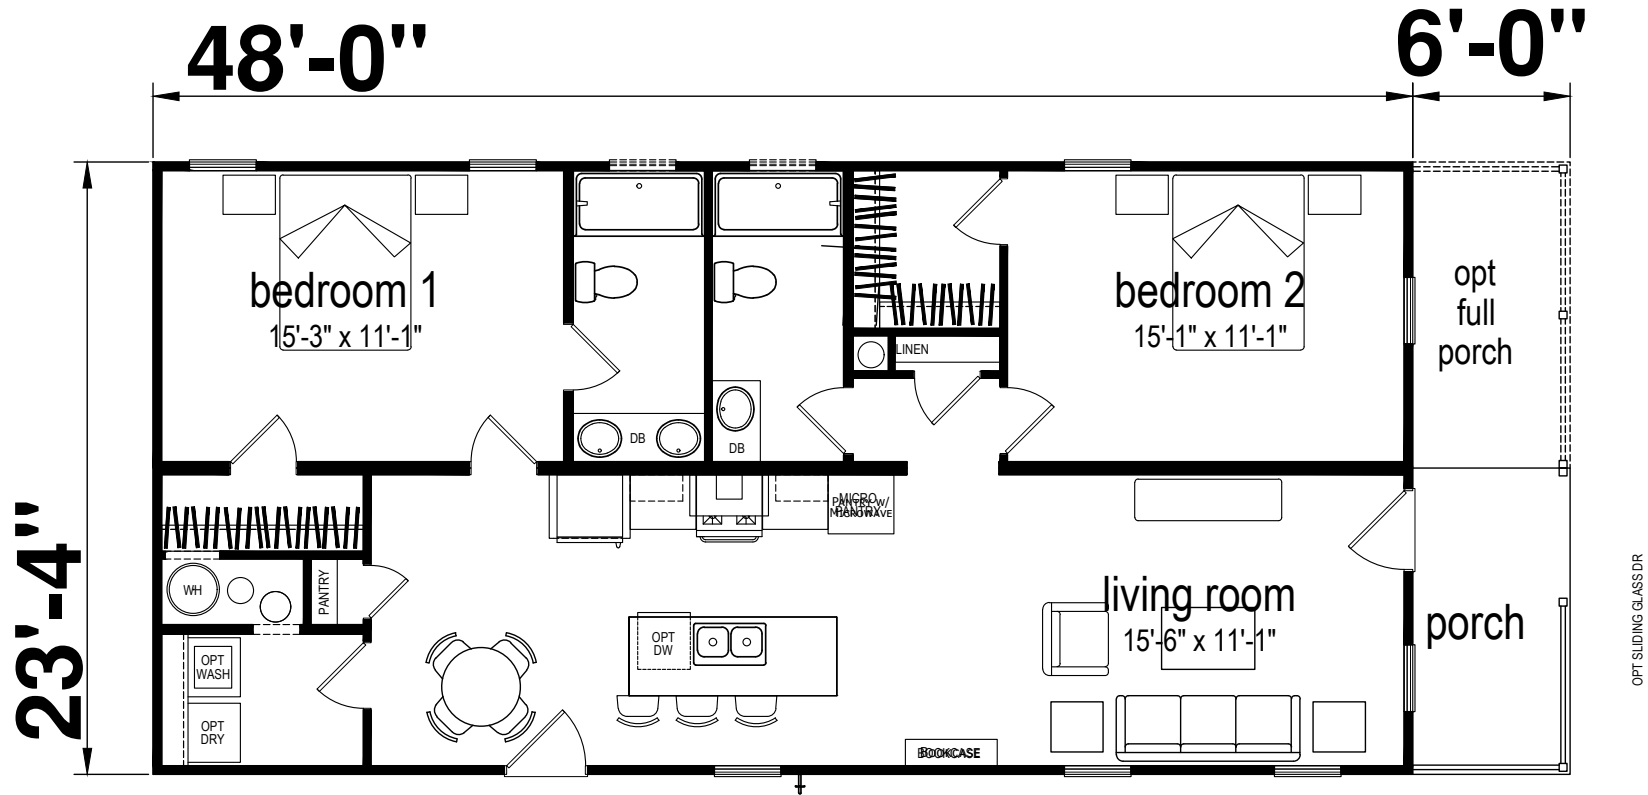

Benton

Key Largo Series

1,120 SQ. FT. (Approximate) 2 Bedrooms, 2 Baths

Last Updated: 8-27-25

FACTORY EXPO HOME CENTERS
1230 SW 10th St.
Ocala, FL 34471

FloridaFactoryDirect.com | 1-800-748-2654

IMPORTANT: Alta Cima Corp reserves the right to modify, cancel or substitute products or features of this event at any time without prior notice or obligation. Pictures and other promotional materials are representative and may depict or contain floor plans, square footages, elevations, options, upgrades, extra design features, decorations, floor coverings, specialty light fixtures, custom paint and wall coverings, window treatments, landscaping, sound and alarm systems, furnishings, appliances, and other designer/decorator features and amenities that are not included as part of the home and/or may not be available at all locations. Home, pricing and community information is subject to change, and homes to prior sale, at any time without notice or obligation. ©2020 Alta Cima Corp. All rights reserved.