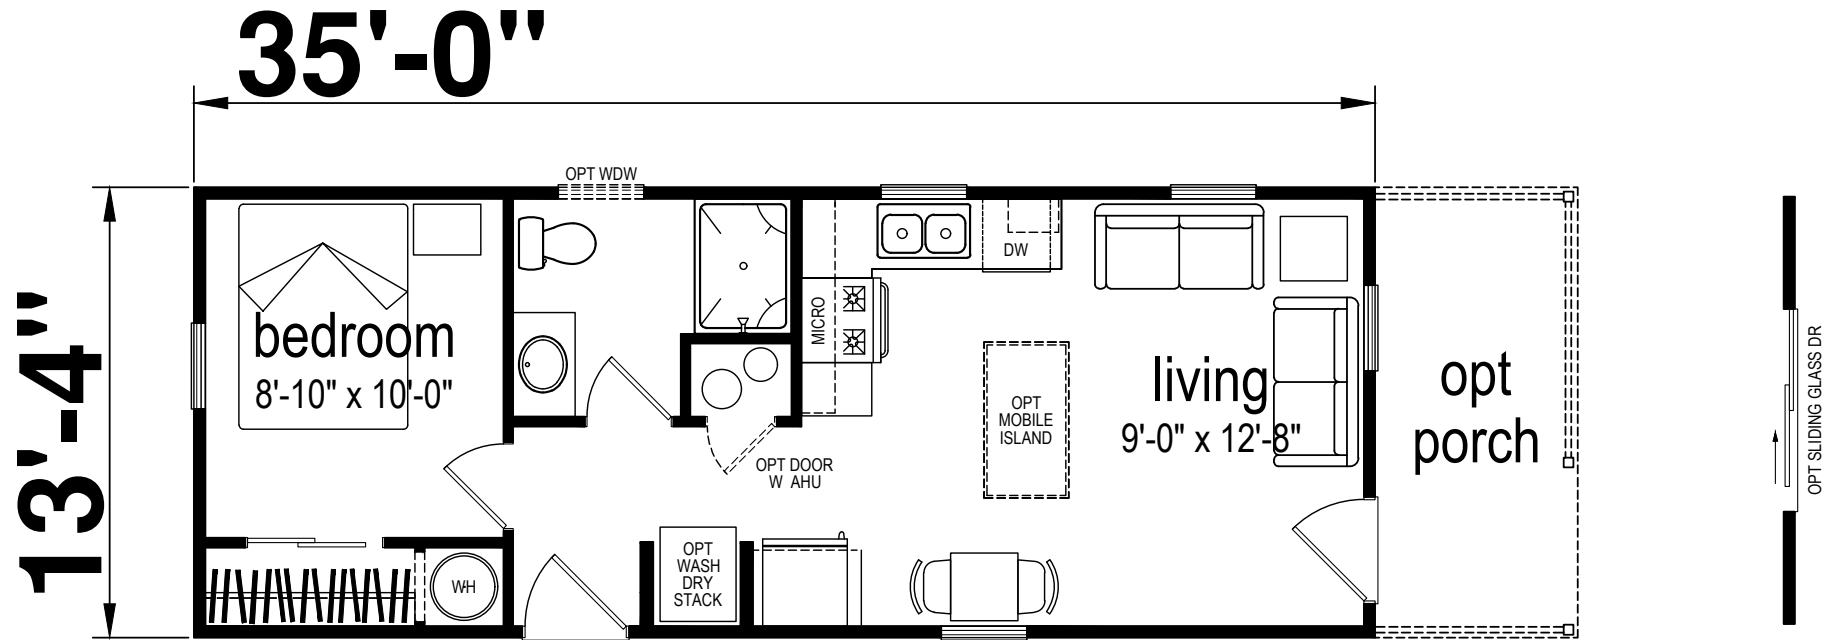

# Belfront

Lakeside Series

467 SQ. FT. (Approximate) 1 Bedroom, 1 Bath

Last Updated: 3-17-25

**FACTORY EXPO HOME CENTERS**  
1230 SW 10th St.  
Ocala, FL 34471

**FloridaFactoryDirect.com | 1-800-748-2654**