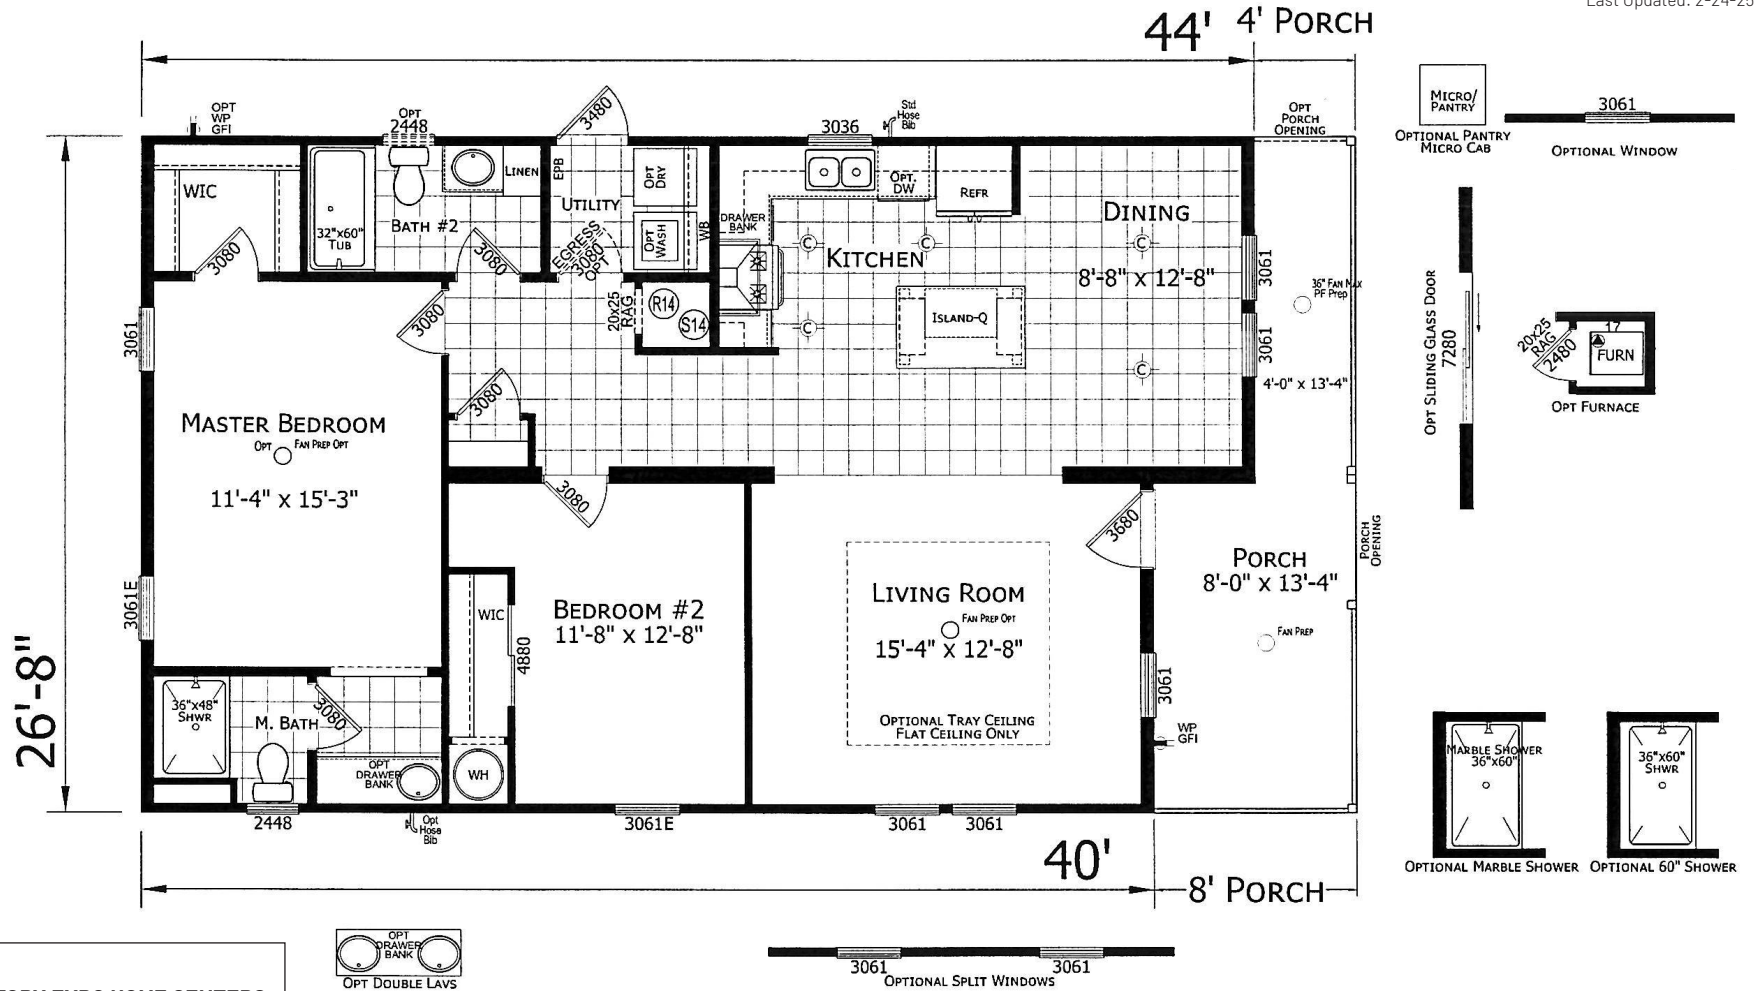

Baylor

Signature Series

1122 SQ. FT. (Approximate) 2 Bedrooms, 2 Baths

Last Updated: 2-24-25

FACTORY EXPO HOME CENTERS
1230 SW 10th St.
Ocala, FL 34471

FloridaFactoryDirect.com | 1-800-748-2654

IMPORTANT: Alta Cima Corp reserves the right to modify, cancel or substitute products or features of this event at any time without prior notice or obligation. Pictures and other promotional materials are representative and may depict or contain floor plans, square footages, elevations, options, upgrades, extra design features, decorations, floor coverings, specialty light fixtures, custom paint and wall coverings, window treatments, landscaping, sound and alarm systems, furnishings, appliances, and other designer/decorator features and amenities that are not included as part of the home and/or may not be available at all locations. Home, pricing and community information is subject to change, and homes to prior sale, at any time without notice or obligation. ©2020 Alta Cima Corp. All rights reserved.