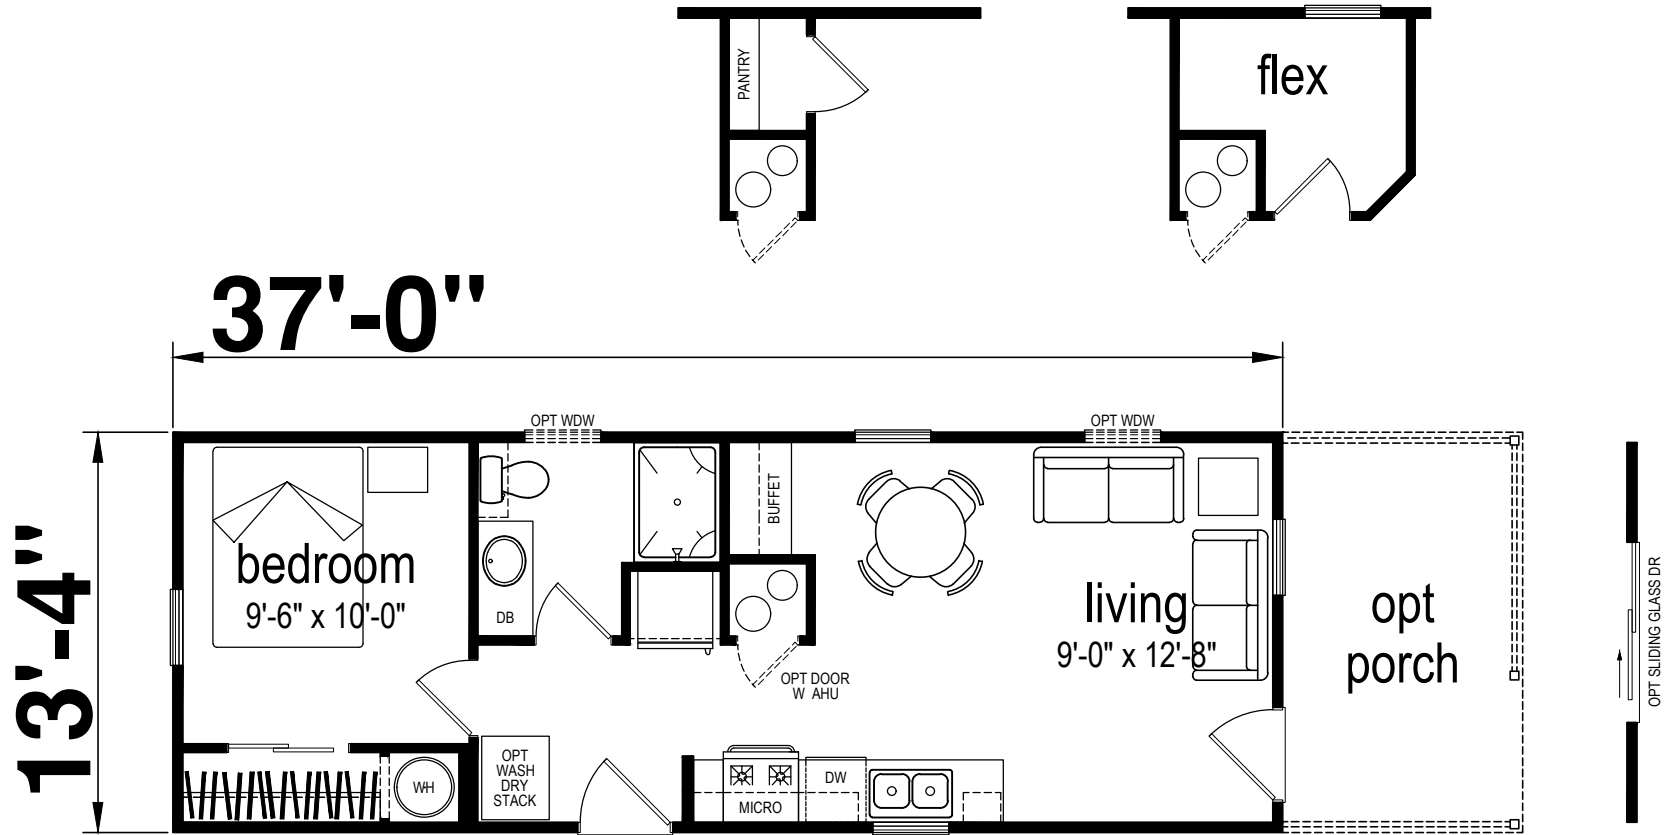

# Bartram

Lakeside Series

493 SQ. FT. (Approximate) 1 Bedroom, 1 Bath

Last Updated: 3-17-25

**FACTORY EXPO HOME CENTERS**  
 1230 SW 10th St.  
 Ocala, FL 34471

**FloridaFactoryDirect.com | 1-800-748-2654**