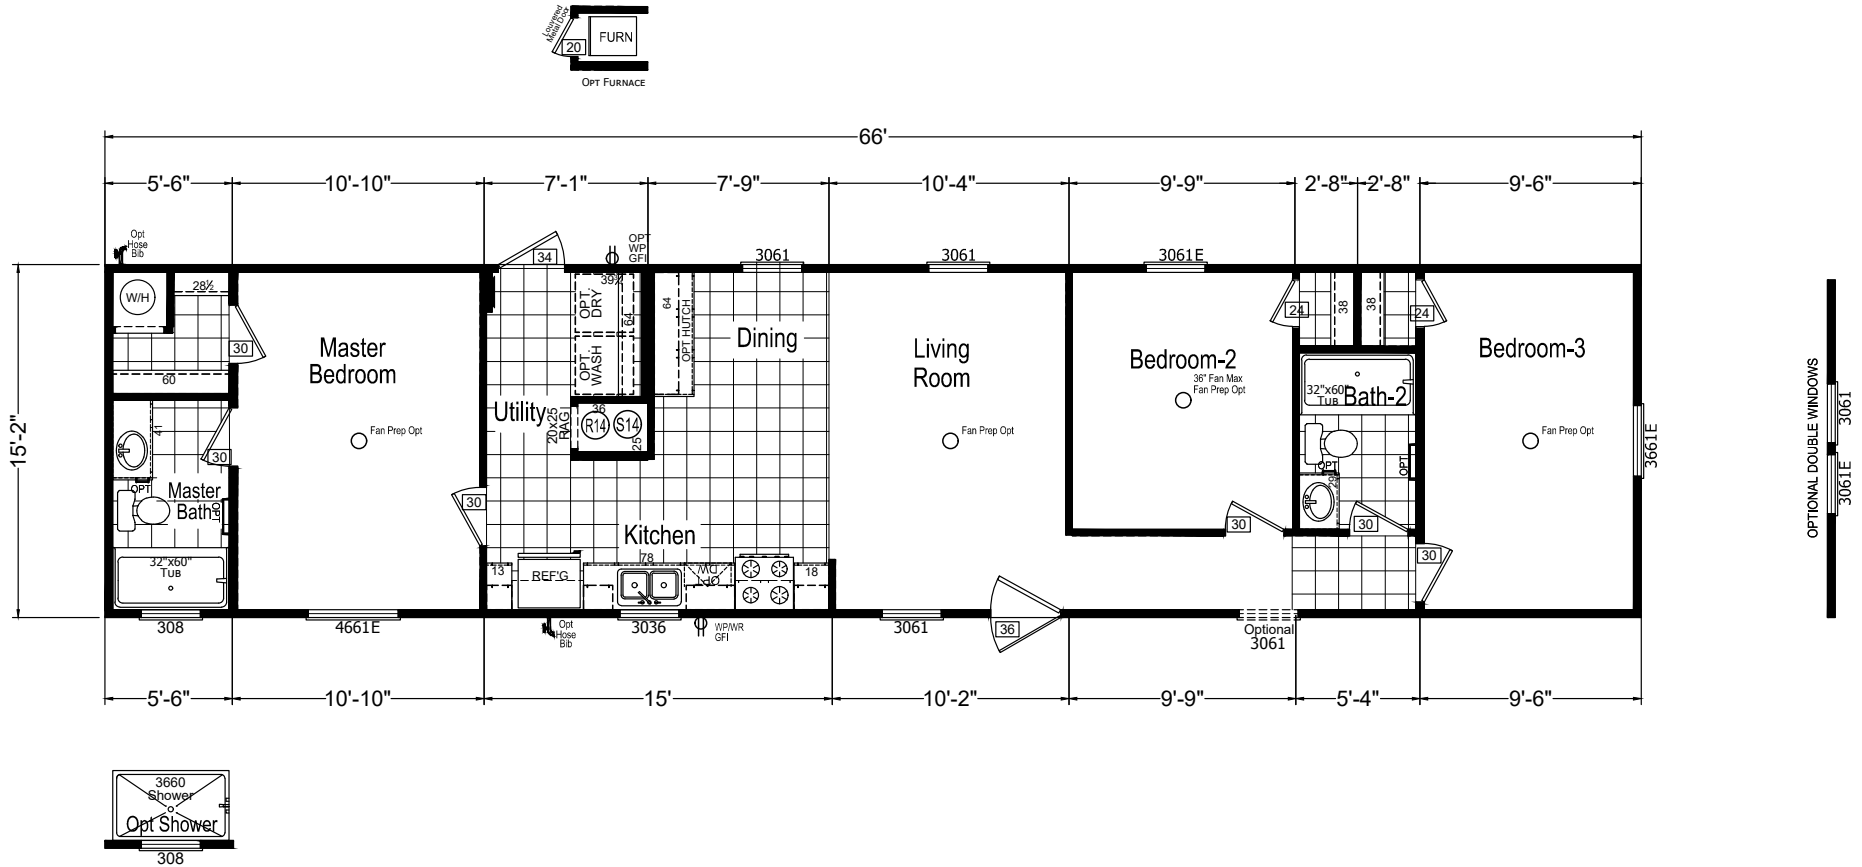

# Albright

Redman Trinity Series

1001 SQ. FT. (Approximate) 3 Bedrooms, 2 Baths

Last Updated: 2-24-25

**FACTORY EXPO HOME CENTERS**  
 1230 SW 10th St.  
 Ocala, FL 34471

**FloridaFactoryDirect.com | 1-800-748-2654**