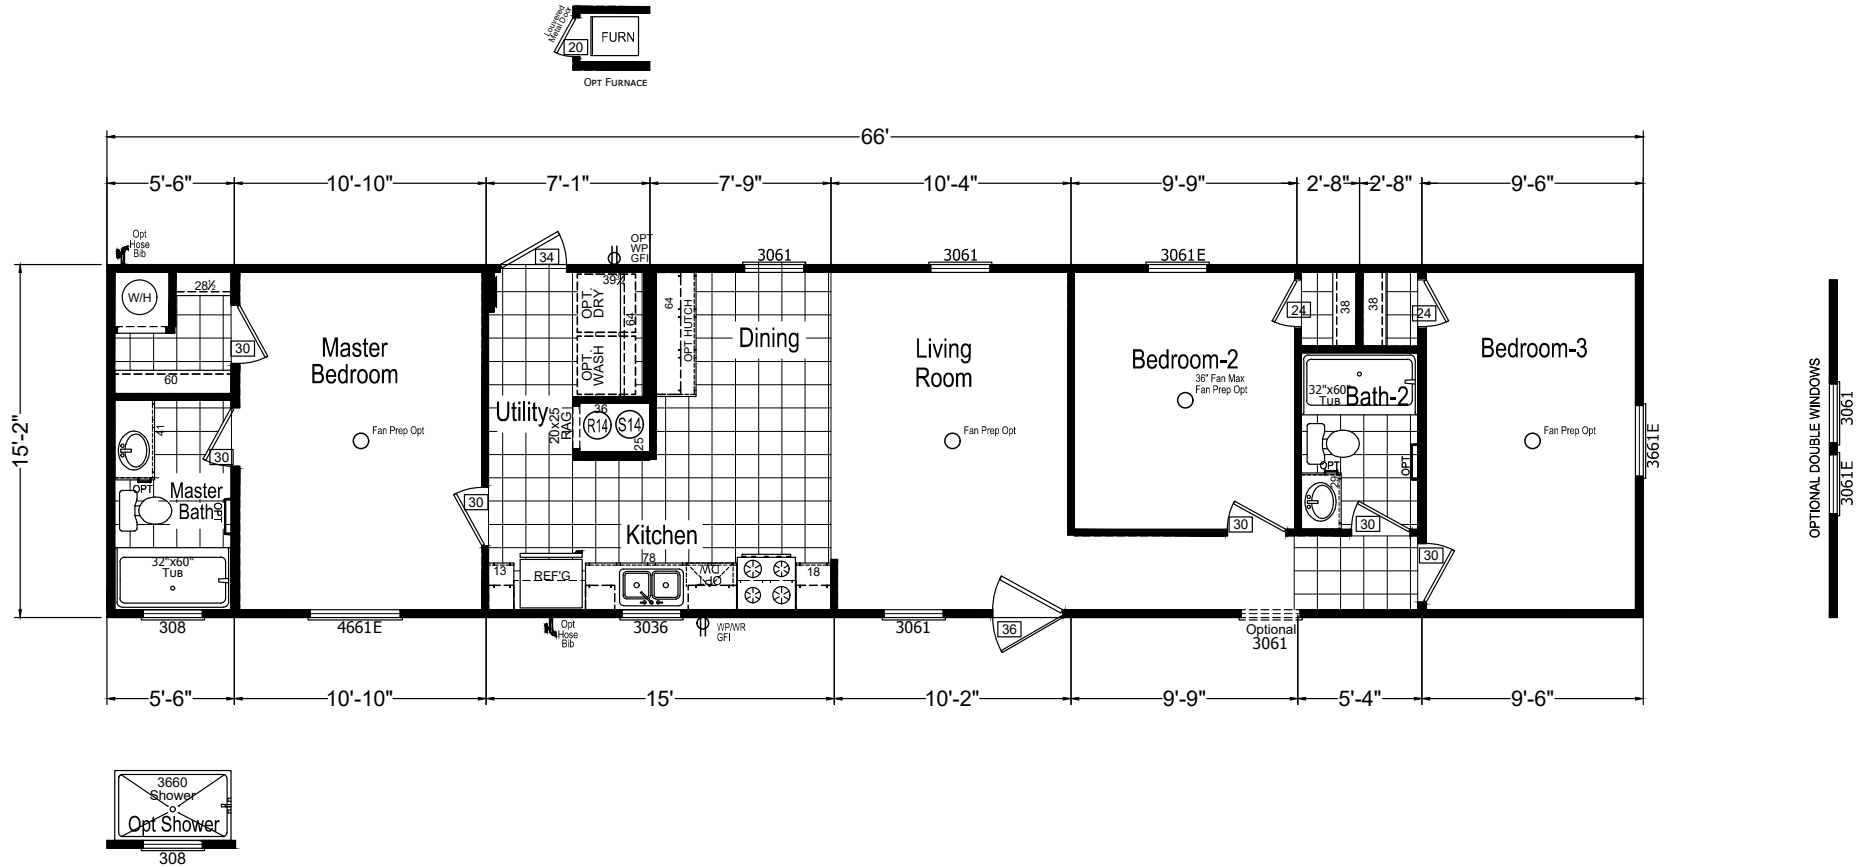

# Albright

Redman Trinity Series

1001 SQ. FT. (Approximate) 3 Bedrooms, 2 Baths

Last Updated: 2-24-25

**FACTORY EXPO HOME CENTERS**  
 1230 SW 10th St.  
 Ocala, FL 34471

**FloridaFactoryDirect.com | 1-800-748-2654**